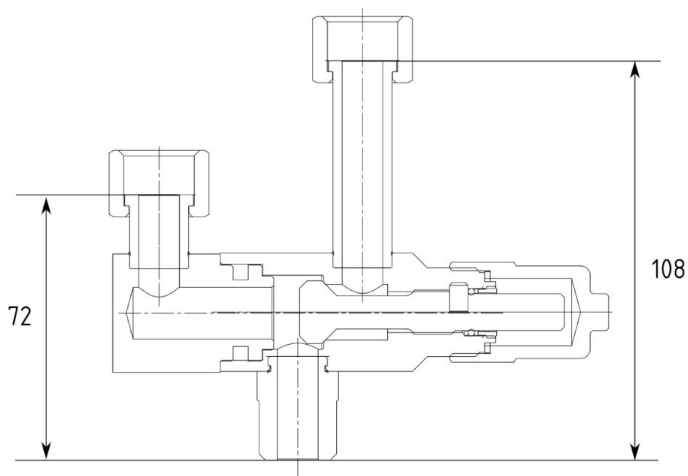

HANSA 2445014050