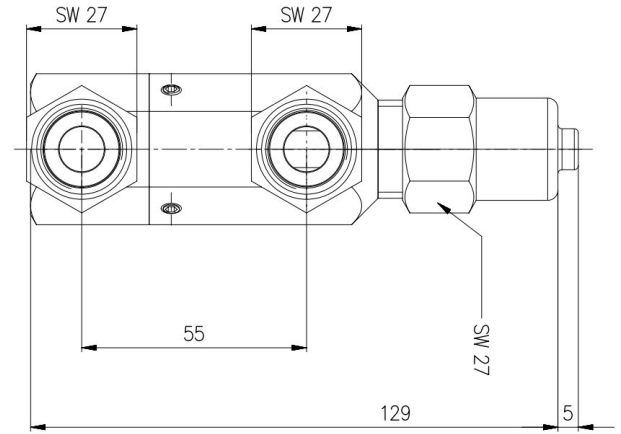

HANSA 2445014050