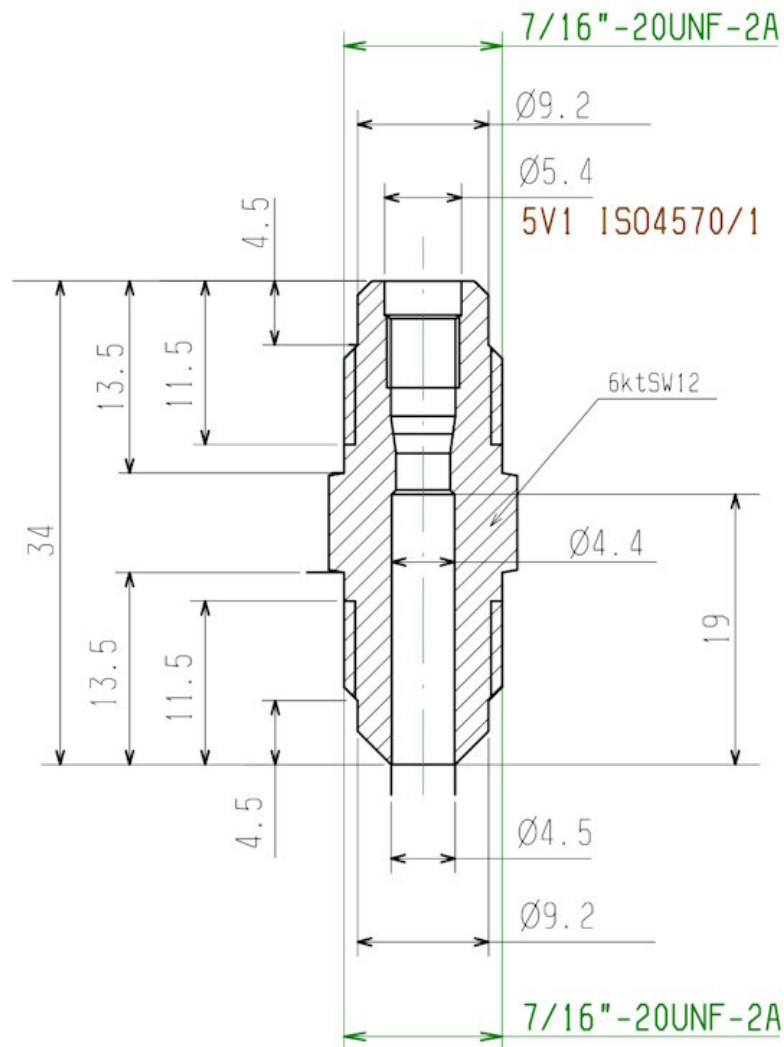

HANSA Connection nipple 7/16-20UNF VN 2700302050

Product short description:

Connection nipple 7/16-20UNF with 5V1 thrat for valve core type "Schrader" fits tube size 6 mm / 1/4"

according to DIN 8906

Dimension (LxWxH): 33x14x15 mm

Weight: 0,022 kg

Part-No.: 2700302050

Made in Germany

HANSA 2605116050

Product codes:

Reference: 2700302050

EAN13: 4251692921104

Product description:

Product features:

Material design: Brass

Connection type: Flare

Connection: 7/16-20UNF

Connection: 5V1

Pressure range: 140 bar

Fits: Ø 6mm

Fits: 1/4"

Product attributes:

HANSA 2700302050