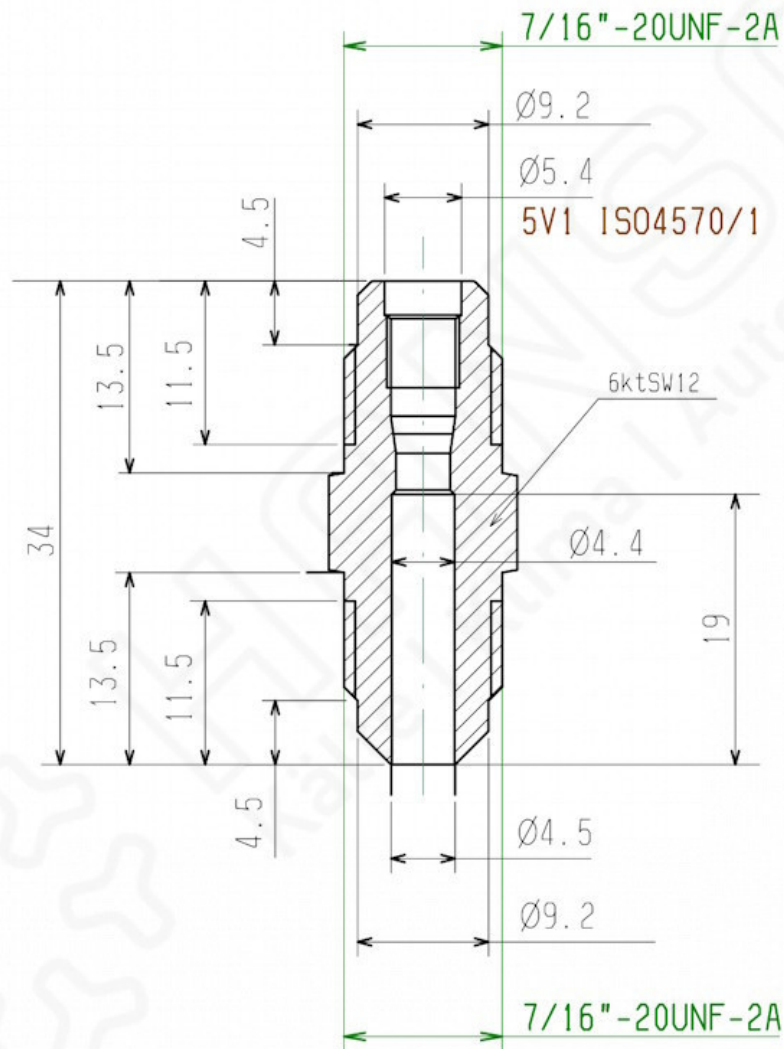

HANSA Connection nipple 7/16-20UNF VN 2700302050

Product short description:

Connection nipple 7/16-20UNF with 5V1 throt for valve core type "Schrader" fits tube size 6 mm / 1/4"

according to DIN 8906

Dimension (LxWxH): 33x14x15 mm

Weight: 0,022 kg

Part-No.: 2700302050

Made in Germany

HANSA 2605116050

Product codes:

Reference: 2700302050

EAN13: 4251692921104

Product description:

Product features:

Material design: Brass

Connection type: Flare

Connection: 7/16-20UNF

Connection: 5V1

Pressure range: 140 bar

Fits: Ø 6mm

Fits: 1/4"

Product attributes:

HANSA 2700302050