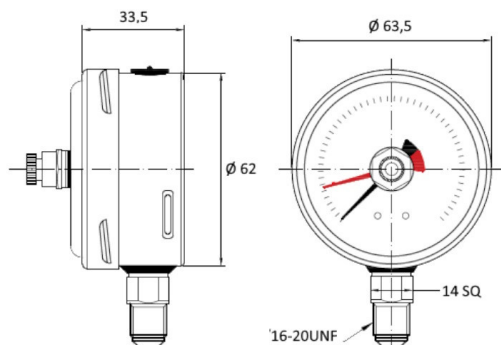

HANSA Manometer w drag indicator 250bar Connection 7/16" UNF 2776250050

HANSA 2776250050
HANSA 2776600050
HANSA 2776660050

Product short description:

Pressure gauge with drag indicator 250bar
Connection 7/16" UNF
Liquid-filled, mechanical Bourdon tube pressure
gauge with drag indicator
Dimensions (LxWxH): 64x64x34 mm
Weight: 0.216 kg
Item no.: 2776250050
Made in EU

Product codes:

Reference: 2776250050
EAN13: 4251692921135

Product description:

Product features:

Connection: 7/16"

Product attributes: