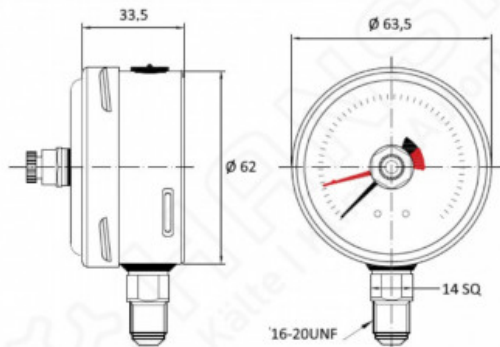

HANSA Manometer w max indicator 250bar Connection 7/16" UNF 2776250050

HANSA 2776250050
HANSA 2776600050
HANSA 2776660050

Product short description:

Pressure gauge with drag indicator 250bar
Connection 7/16" UNF
Liquid-filled, mechanical Bourdon tube pressure
gauge with drag indicator
Dimensions (LxWxH): 64x64x34 mm
Weight: 0.216 kg
Item no.: 2776250050
Made in EU

Product codes:

Reference: 2776250050
EAN13: 4251692921135

Product description:

Product features:

Connection: 7/16"

Product attributes: