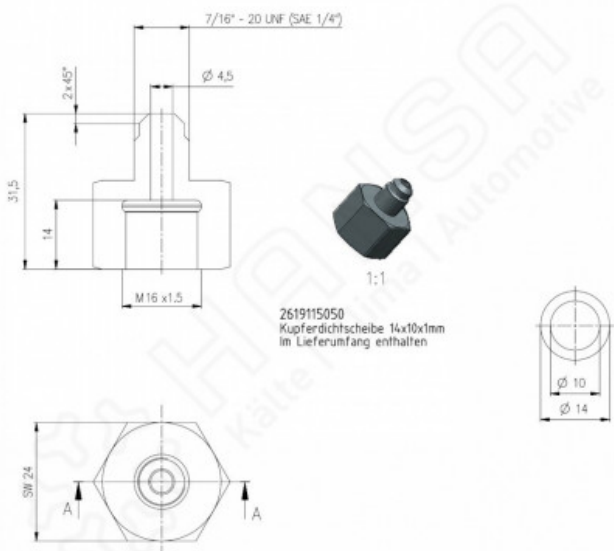

HANSA gas cylinder connector M16x1,5 auf 7/16"-20UNF FA 2774105050

HANSA 2774105050

Product short description:

gas cylinder connector for CO2 gas M16x1,5 to 7/16"-20UNF fits tube size 6mm or 1/4"

Dimension (LxWxH): 27x28x30 mm

Weight: 0,06 kg

Part-No.: 2774105050

Made in Germany

Product codes:

Reference: 2774105050

EAN13: 4251692921173

Product description:

Product features:

Material design: Brass

Connection: 7/16-20UNF

Connection:

Fits: Ø 6mm

Fits: 1/4"

Product attributes: