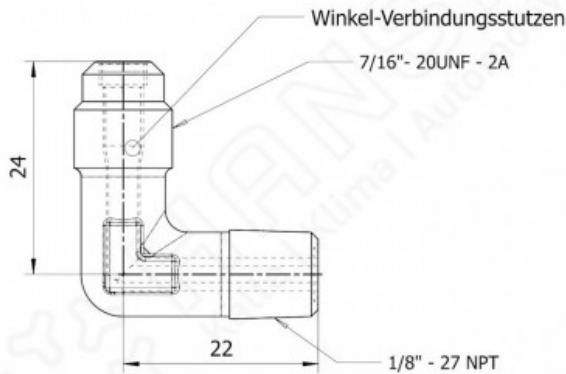

## HANSA Elbow piece 7/16"UNF 1/8"NPT WK 2632305050

HANSA 2632305050

### Product short description:

Elbow piece set 7/16 UNF 1/8"NPT fits tube size 6 mm or 1/4"

According to DIN 8906

Dimension (LxWxH): xx mm

Weight: 0,024 kg

Part-No.: 2632305050

### Product features:

Material design: Brass

Connection: 7/16-20UNF

Connection: 1/8"

Pressure range: 140 bar