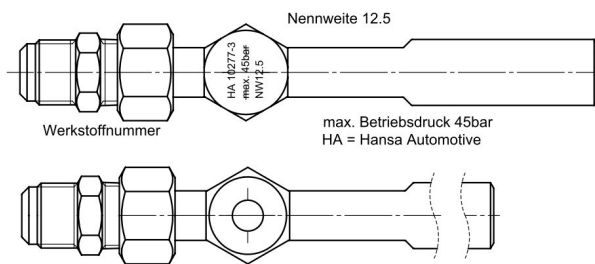

HANSA 2445006150
HANSA 2445006050