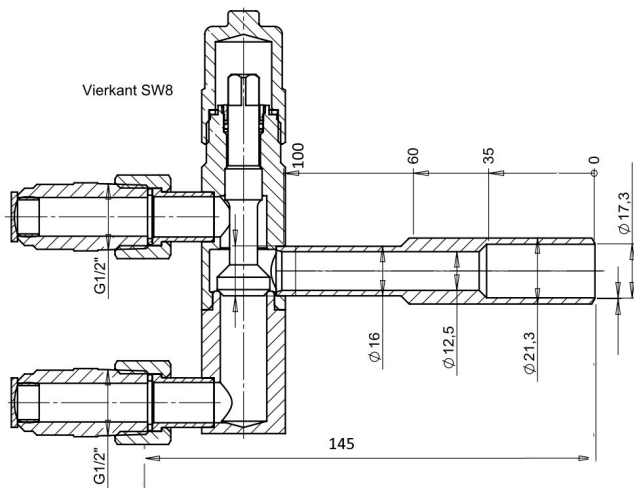

HANSA 2445006150