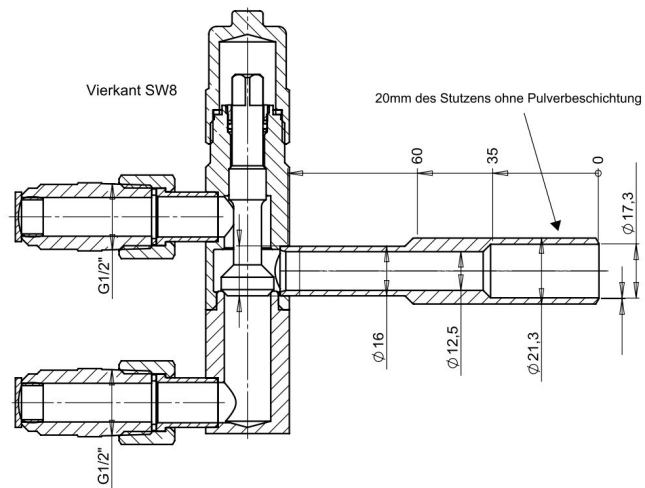

HANSA 2445006050