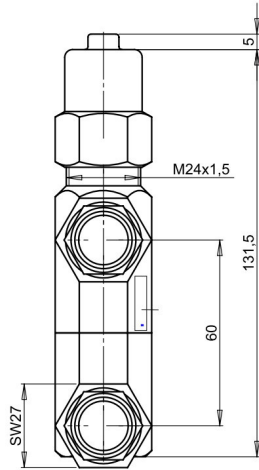

HANSA 2445006150
HANSA 2445006050