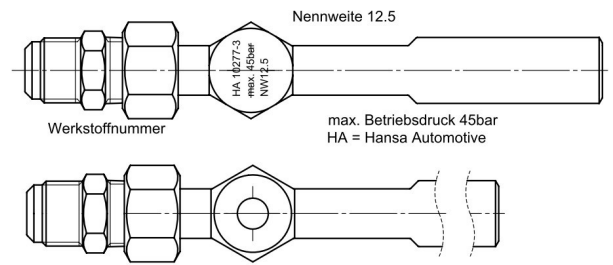

HANSA 2445006150
HANSA 2445006050