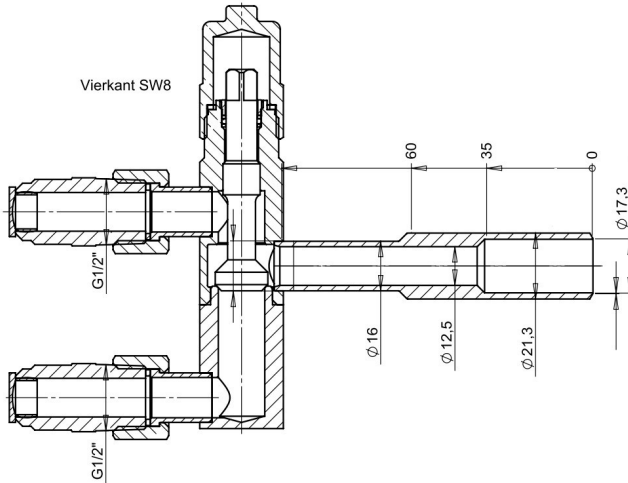

HANSA Changeover valve G1/2" connecting stud WSV 2445006150

Product short description:

Changeover valve for KSV/ÜSV 12.5 mm | G1/2" connecting stud

Dimension (LxWxH): 135x30x151 mm

Weight: 0,86 kg

Part-No.: 2445006150

Product attributes:

HANSA 2445006150
HANSA 2445006050

HANSA 2445006150
HANSA 2445006050

HANSA 2445006150