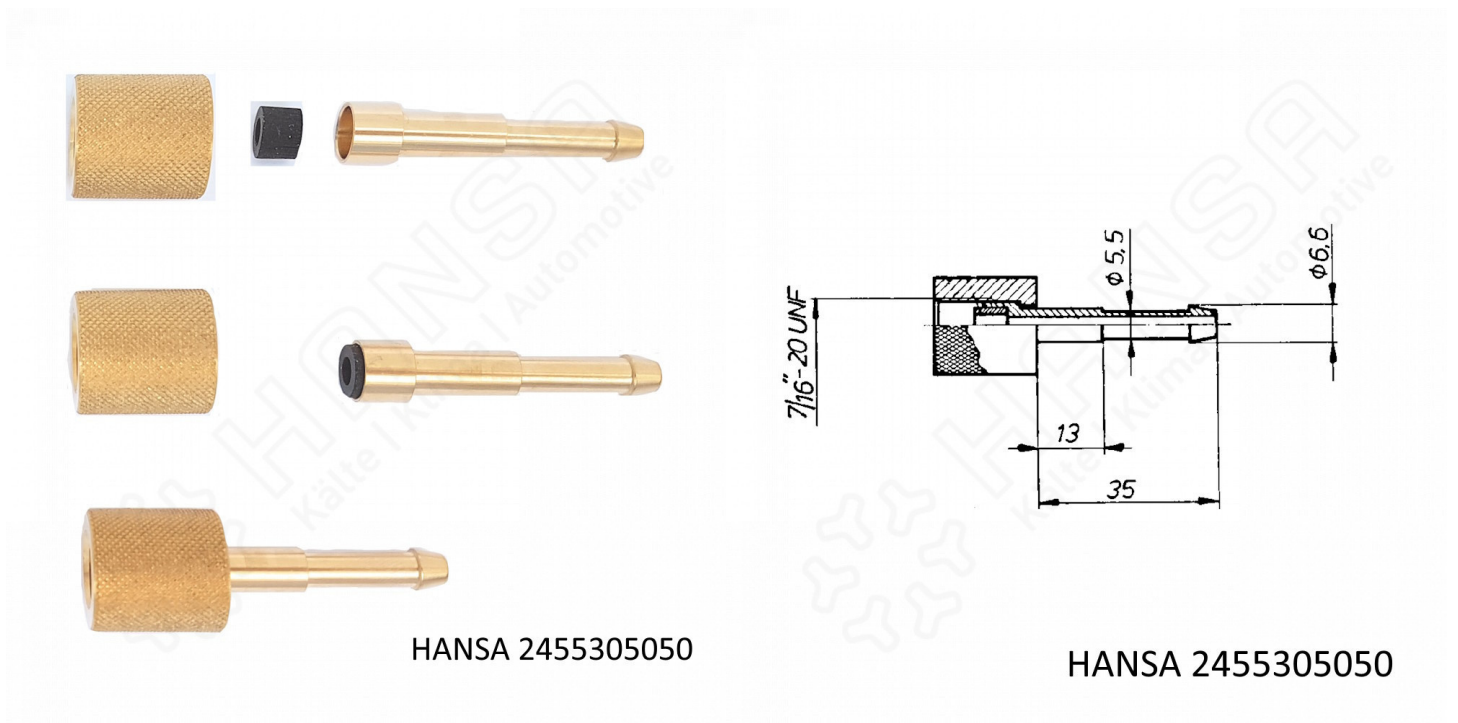

HANSA 2455305050

HANSA 2455305050