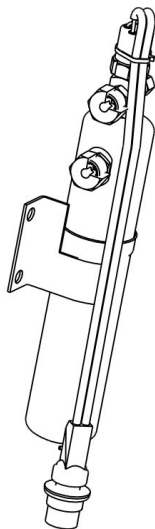

HANSA Receiver drier steel 53 Ø 290mm 0.54l valve switch STS 2525185050

HANSA 2525185050

Product short description:

Receiver drier steel 53 | 290mm 0.54l valve switch

Dimension (LxWxH): 290x53x53 mm

Weight: 0,89 kg

Part-No.: 2525185050

OEM: A0008303083

A 000 830 30 83

Made in Germany

Product codes:

Reference: 2525185050

EAN13: 4251692919262

Product description: