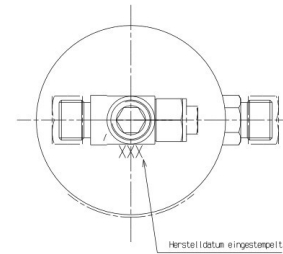

HANSA 25252070850