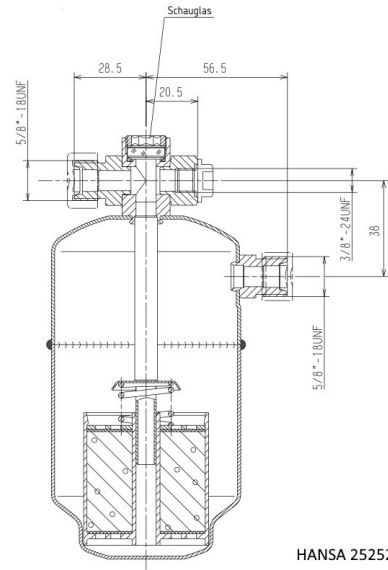

HANSA Receiver drier steel Ø75mm 0.54l sight glas_2525207050

Product short description:

Receiver drier steel Ø75mm 0.54l sight glas

Dimension (LxWxH): 167x75x75 mm

Weight: 0,547 kg

Part-No.: 2525207050

Made in Germany

Product codes:

Reference: 2525207050

EAN13: 4251692916469

Product description:

Product features:

Product attributes:

HANSA 25252070850

HANSA 25252070850

HANSA 25252070850