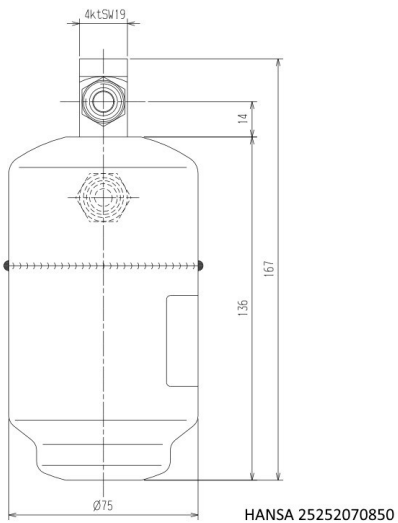

HANSA Receiver drier steel Ø75mm 0.54l sight glas_2525207050

Product short description:

Receiver drier steel Ø75mm 0.54l sight glas

Dimension (LxWxH): 167x75x75 mm

Weight: 0,547 kg

Part-No.: 2525207050

Made in Germany

Product codes:

Reference: 2525207050

EAN13: 4251692916469

Product description:

Product features:

Product attributes:

HANSA 25252070850

HANSA 25252070850