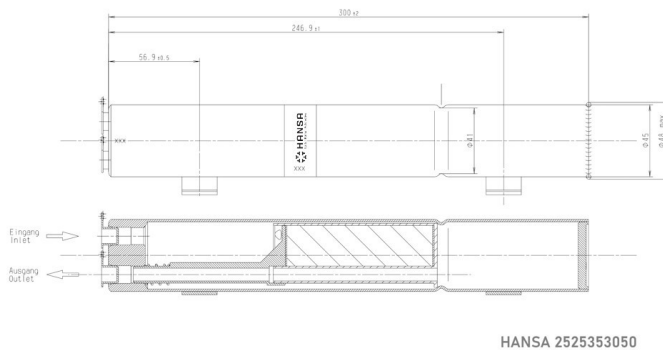

### Product short description:

Receiver drier ALU

Dimension (LxWxH): 300x48x48 mm

Weight: 0,408 kg

OEM: Deutz/Lamborghini/Same 0.014.2995.4/30

0.015.4222.4/10 0.015.4222.4/20 0.014.2

Part-No.: 2525353050

Made in Germany