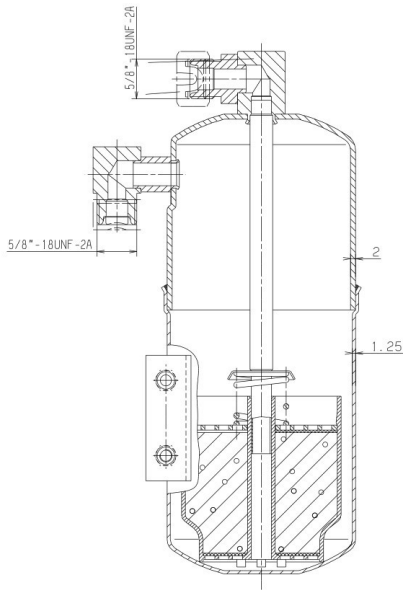

HANSA Receiver drier Ø75 0,7l with sight glass indicator STS 2525516050

HANSA 2525516050

Product short description:

Receiver drier 0,7 litre with sight glass indicator and bracket

Dimension (LxWxH): 197x75x75 mm

Weight: 0,968 kg

Part-No.: 2525516050

OEM: 97.076.81.001 9707681001

Made in Germany

Product codes:

Reference: 2525516050

EAN13: 4251692919569

Product description:

Product features:

Material design: Steel

Connection type: O-Ring

Connection: 5/8"-18UNF

Product attributes:

HANSA 2525516050

HANSA 2525516050

HANSA 2525516050

HANSA 2525516050