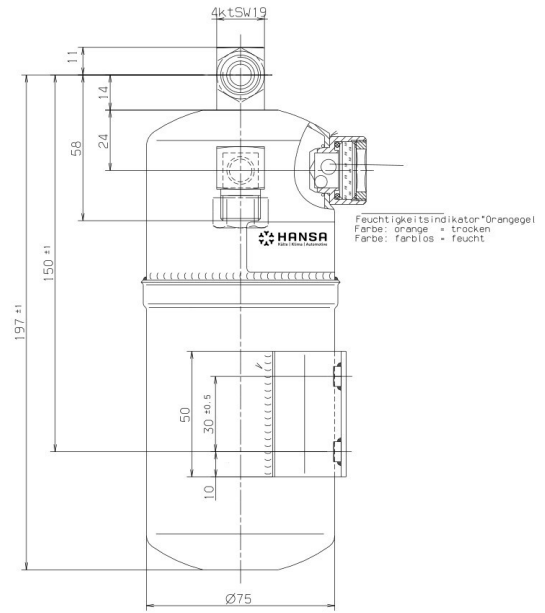

HANSA Receiver drier Ø75 0,7l with sight glass indicator STS 2525516050

HANSA 2525516050

Product short description:

Receiver drier 0,7 litre with sight glass indicator and bracket

Dimension (LxWxH): 197x75x75 mm

Weight: 0,968 kg

Part-No.: 2525516050

OEM: 97.076.81.001 9707681001

Made in Germany

Product codes:

Reference: 2525516050

EAN13: 4251692919569

Product description:

Product features:

Material design: Steel

Connection type: O-Ring

Connection: 5/8"-18UNF

Product attributes:

HANSA 2525516050

HANSA 2525516050

HANSA 2525516050

HANSA 2525516050