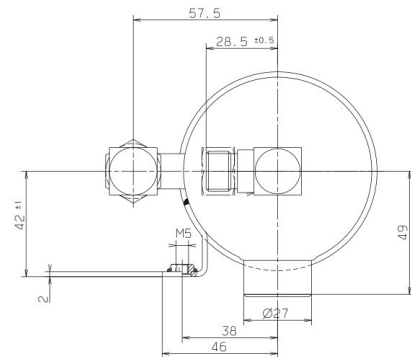

HANSA Receiver drier Ø75 0,7l with sight glass indicator STS 2525516050

HANSA 2525516050

Product short description:

Receiver drier 0,7 litre with sight glass indicator and bracket

Dimension (LxWxH): 197x75x75 mm

Weight: 0,968 kg

Part-No.: 2525516050

OEM: 97.076.81.001 9707681001

Made in Germany

Product codes:

Reference: 2525516050

EAN13: 4251692919569

Product description:

Product features:

Material design: Steel

Connection type: O-Ring

Connection: 5/8"-18UNF

Product attributes:

HANSA 2525516050

HANSA 2525516050

HANSA 2525516050