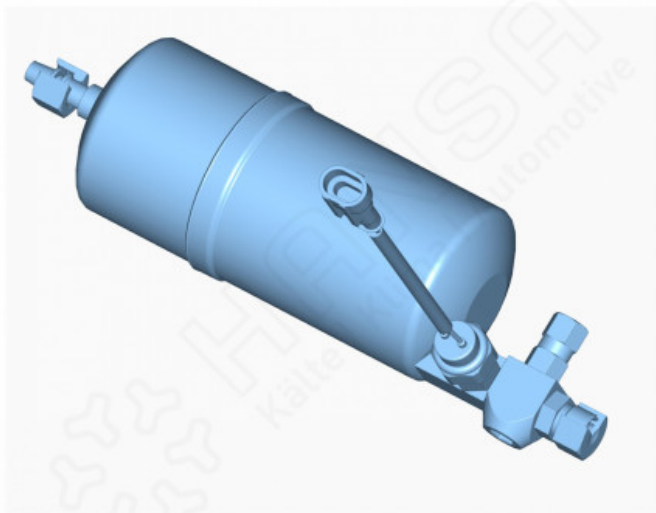

HANSA Receiver drier 0,4l drier w pressure switch 2525535050

Product short description:

Receiver drier with pressure switch, safety valve and sight glass

Dimension (LxWxH): 268,5x80x80 mm

Weight: 1,149 kg

Part-No.: 2525535050

OEM A1688300100

LIEBHERR 10665225

LIEBHERR 11341140

LIEBHERR 11-96702

Wölfle 427054 . . . 73577

Wölfle 427061.300

Wölfle 427061.302

Wölfle 427061.303

Wölfle 427061.304

WITH pressure switch

Made in Germany

Product codes:

Reference: 2525535050

EAN13: 4251692919583

Product description:

Product features: