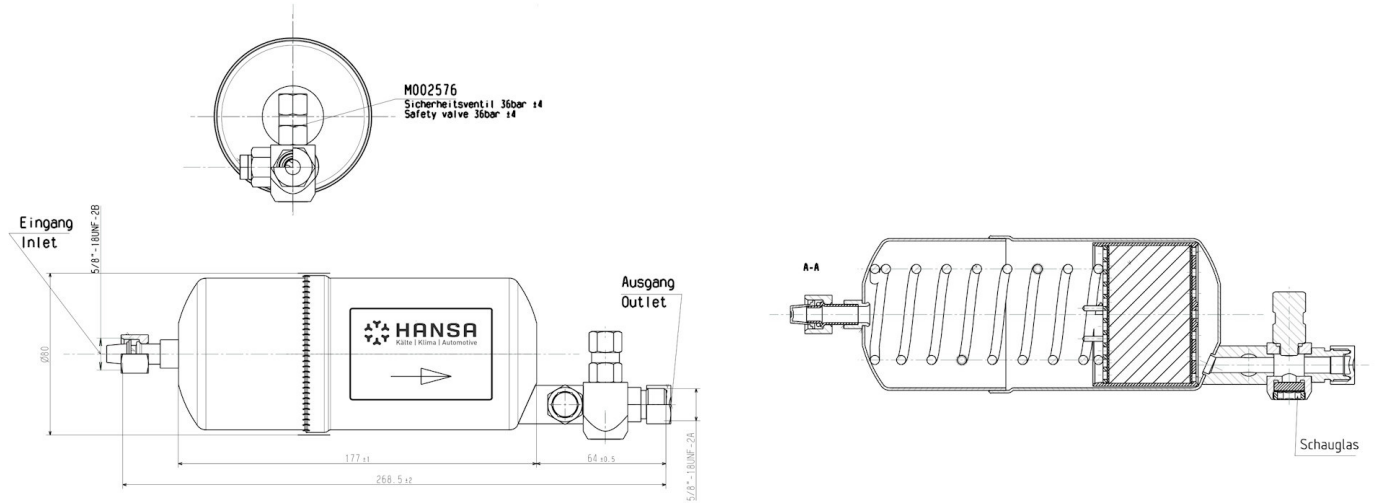

Product attributes:

HANSA 2525740050