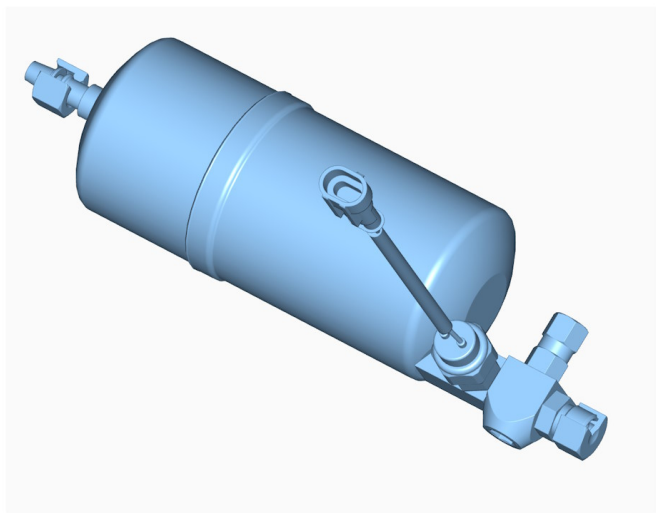

HANSA Receiver drier 0,4l drier w pressure switch 2525535050

Product short description:

Receiver drier with pressure switch, safety valve and sight glass

Dimension (LxWxH): 268,5x80x80 mm

Weight: 1,149 kg

Part-No.: 2525535050

OEM A1688300100

LIEBHERR 10665225

LIEBHERR 11341140

LIEBHERR 11-96702

Wölfle 427054 . . . 73577

Wölfle 427061.300

Wölfle 427061.302

Wölfle 427061.303

Wölfle 427061.304

WITH pressure switch

Made in Germany

Product codes:

Reference: 2525535050

EAN13: 4251692919583

Product description:

Product features: