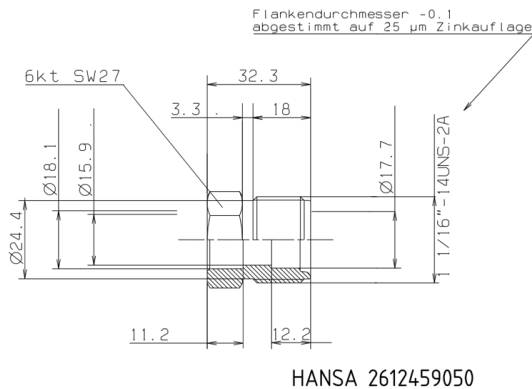

HANSA Solder socket 1 1/16"-14UNS_2612459050

Product short description:

Solder socket 1 1/16"-14UNS

Dimension (LxWxH): xx mm

Weight: 0,074 kg

Part-No.: 2612459050

Made in Germany

Product codes:

Reference: 2612459050

EAN13: 4251692919910

Product description:

Product features:

Material design: Steel

Product attributes: