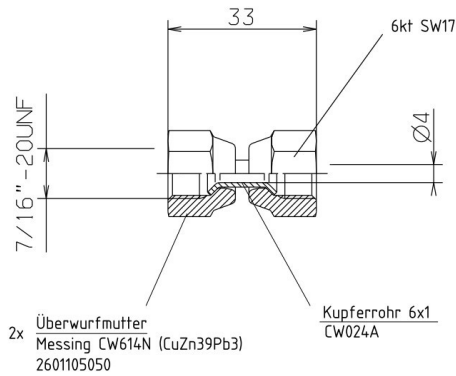

HANSA Double nut 7/16"-UNF DM 2615105050

HANSA 2605105050

Product short description:

Double nut DM 7/16"-UNF fits tube size 6 mm

Dimension (LxWxH): xx mm

Weight: 0,038 kg

Part-No.: 2615105050

Made in Germany

Product codes:

Reference: 2615105050

EAN13: 4251692913468

Product description:

Product features:

Material design: Brass

Material design: Copper

Connection type: Flare

Connection: 7/16-20UNF

Pressure range:

Product attributes: