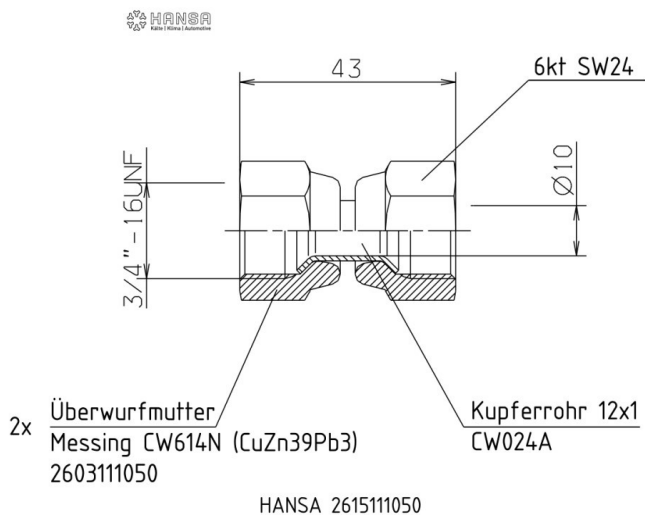

HANSA Double nut DM 3/4"-UNF_2615111050

Product short description:

Double nut DM 3/4"-UNF

Dimension (LxWxH): xx mm

Weight: 0,08 kg

Part-No.: 2615111050

Made in Germany

Product codes:

Reference: 2615111050

EAN13: 4251692913482

Product description:

Product features:

Product attributes: