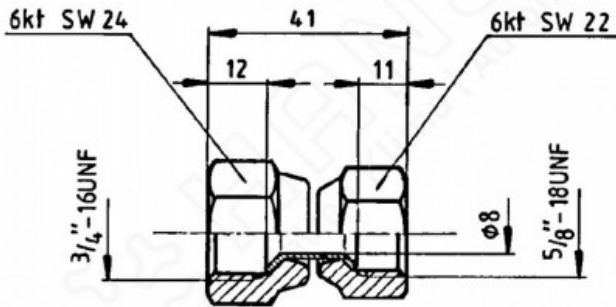

HANSA Double nut DM 5/8 "UNF_2615609050

Product short description:

Double nut DM 5/8 "UNF

Dimension (LxWxH): xx mm

Weight: 0,076 kg

Part-No.: 2615609050

Made in Germany

Product codes:

Reference: 2615609050

EAN13: 4251692913512

HANSA 2615609050

Product description:

Product features:

Material design: Brass

Connection: 5/8"-18UNF

Connection: 3/4"-16UNF

Pressure range: 60 bar

Product attributes: