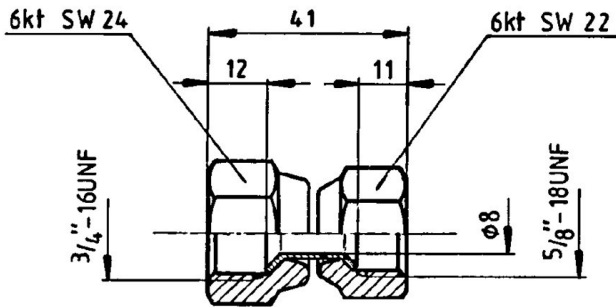

HANSA Double nut DM 5/8 "UNF_2615609050

Product short description:

Double nut DM 5/8 "UNF

Dimension (LxWxH): xx mm

Weight: 0,076 kg

Part-No.: 2615609050

Made in Germany

Product codes:

Reference: 2615609050

EAN13: 4251692913512

HANSA 2615609050

Product description:

Product features:

Material design: Brass

Connection: 5/8"-18UNF

Connection: 3/4"-16UNF

Pressure range: 60 bar

Product attributes:

HANSA 2615609050