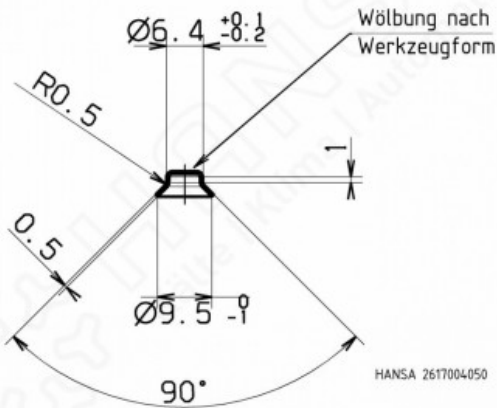

HANSA DK copper sealing cap 7/16 "- 20 UNF_2617004050

Product short description:

DK copper sealing cap 7/16 "- 20 UNF

Dimension (LxWxH): xx mm

Weight: 0,001 kg

Part-No.: 2617004050

Made in Germany

Product codes: