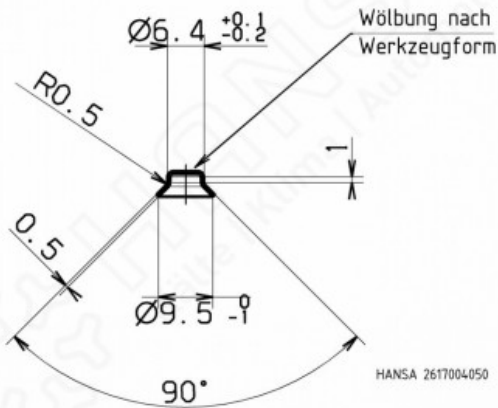

HANSA DK copper sealing cap 7/16 "- 20 UNF_2617004050

Product short description:

DK copper sealing cap 7/16 "- 20 UNF

Dimension (LxWxH): xx mm

Weight: 0,001 kg

Part-No.: 2617004050

Made in Germany

Product codes: