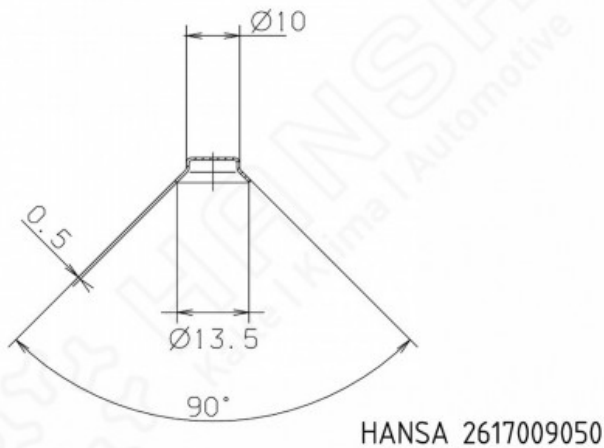

HANSA DK copper sealing cap 5/8" _2617009050

Product short description:

DK copper sealing cap 5/8"

Dimension (LxWxH): xx mm

Weight: 0,001 kg

Part-No.: 2617009050

Made in Germany

Product codes:

Reference: 2617009050

EAN13: 4251692913574

Product description:

Product features:

Material design: Copper

Product attributes: