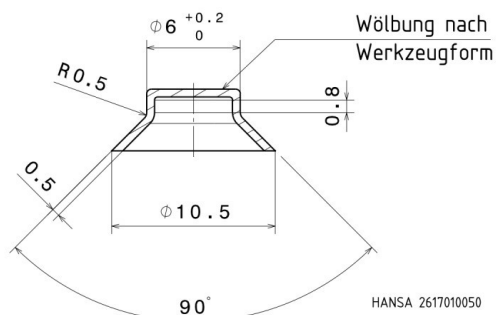

### Product short description:

DK copper sealing cap 1/2"

Dimension (LxWxH): xx mm

Weight: 0,001 kg

Part-No.: 2617010050

Made in Germany