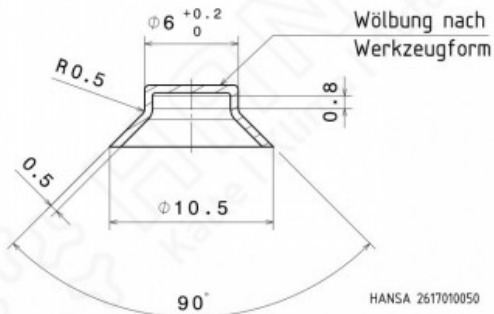

## HANSA DK copper sealing cap 1/2" \_2617010050

### Product short description:

DK copper sealing cap 1/2"

Dimension (LxWxH): xx mm

Weight: 0,001 kg

Part-No.: 2617010050

Made in Germany