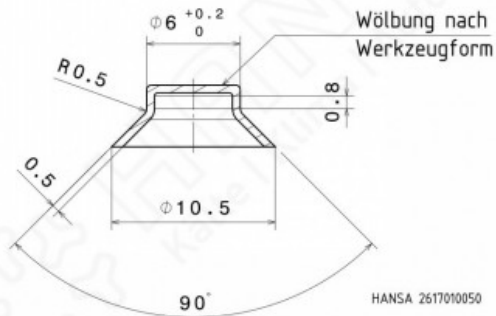

HANSA DK copper sealing cap 1/2" _2617010050

Product short description:

DK copper sealing cap 1/2"

Dimension (LxWxH): xx mm

Weight: 0,001 kg

Part-No.: 2617010050

Made in Germany

Product codes: