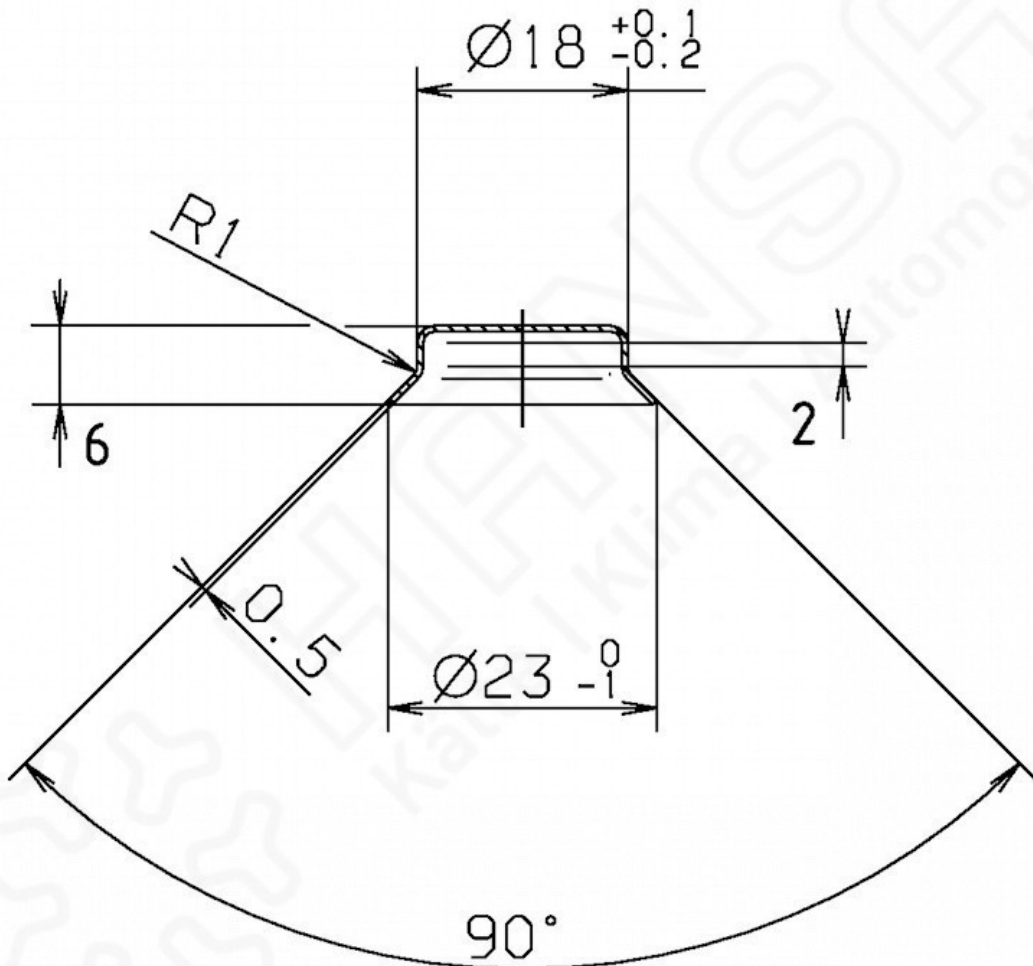

HANSA DK copper sealing cap 1.1/16" _2617020050

Product short description:

DK copper sealing cap 1.1/16"

Dimension (LxWxH): xx mm

Weight: 0,002 kg

Part-No.: 2617020050

Made in Germany

Product codes:

Reference: 2617020050

EAN13: 4251692913604

Product description:

Product features:

Material design: Copper

Product attributes:

HANSA 2617020050