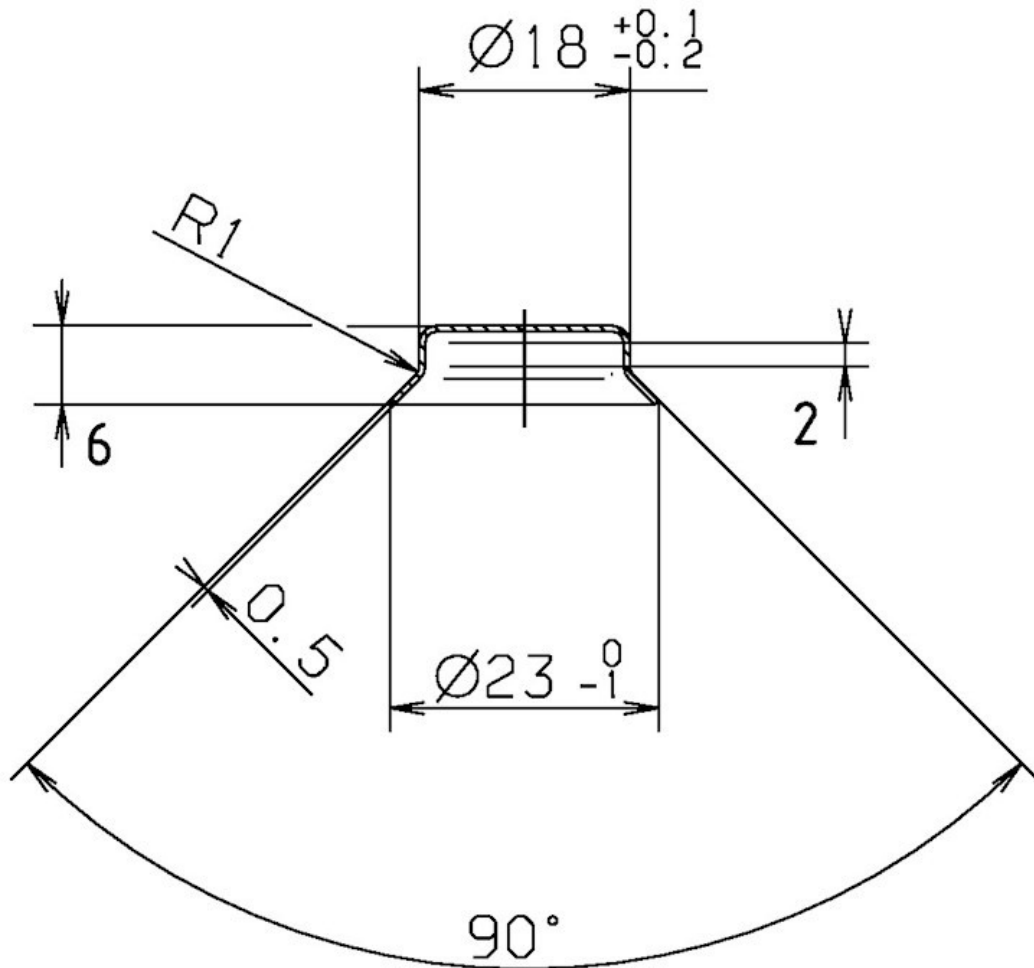

HANSA DK copper sealing cap 1.1/16" _2617020050

Product short description:

DK copper sealing cap 1.1/16"

Dimension (LxWxH): xx mm

Weight: 0,002 kg

Part-No.: 2617020050

Made in Germany

Product codes:

Reference: 2617020050

EAN13: 4251692913604

Product description:

Product features:

Material design: Copper

Product attributes:

HANSA 2617020050