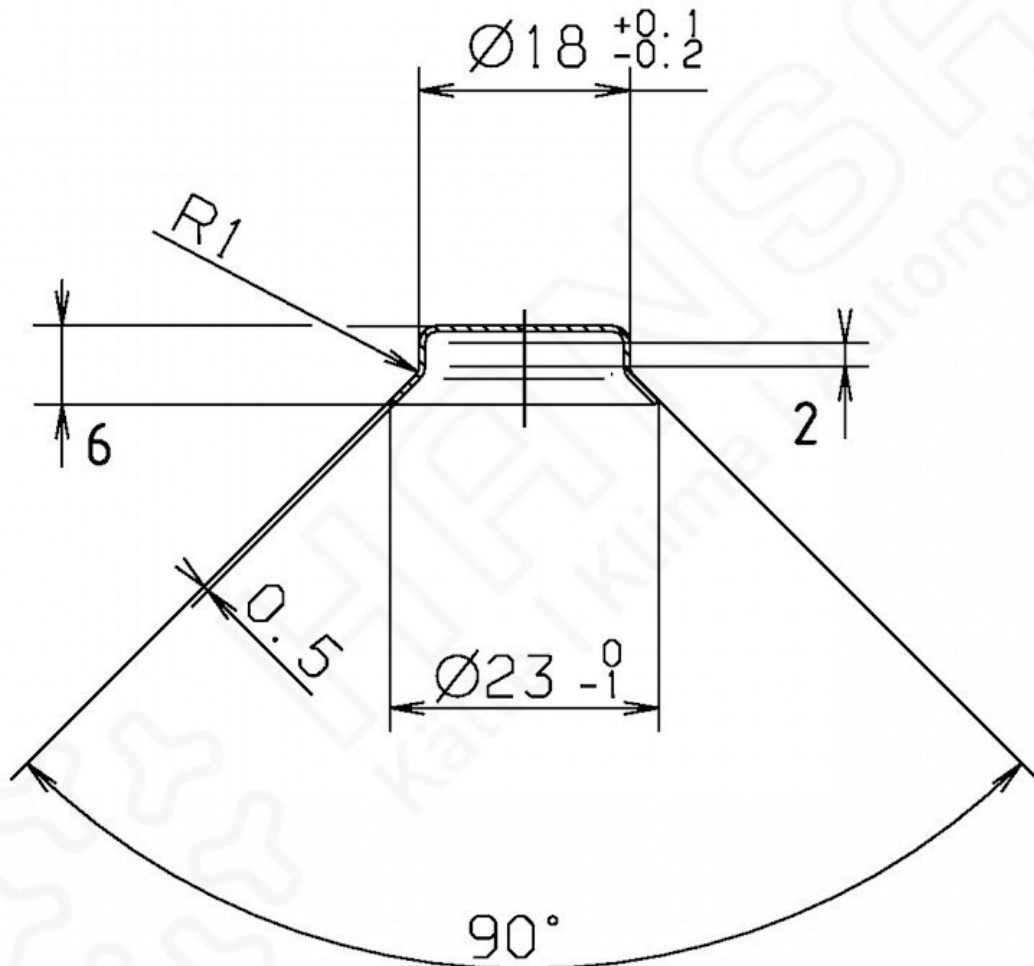

HANSA DK copper sealing cap 1.1/16" _2617020050

Product short description:

DK copper sealing cap 1.1/16"

Dimension (LxWxH): xx mm

Weight: 0,002 kg

Part-No.: 2617020050

Made in Germany

Product codes:

Reference: 2617020050

EAN13: 4251692913604

Product description:

Product features:

Material design: Copper

Product attributes:

HANSA 2617020050