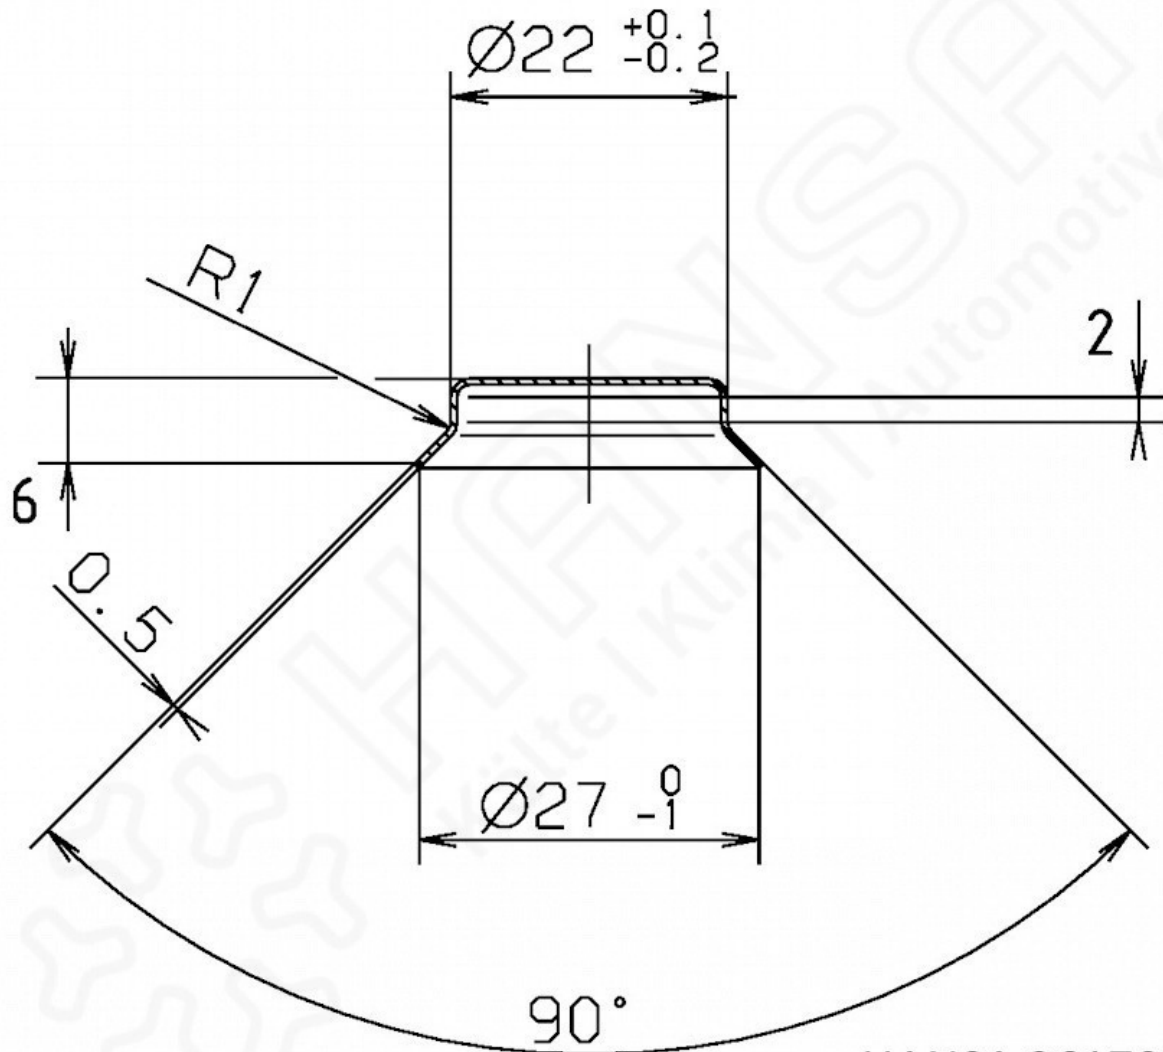

HANSA DK copper sealing cap 1.1/4" _2617027050

Product short description:

DK copper sealing cap 1.1/4"

Dimension (LxWxH): xx mm

Weight: 0,004 kg

Part-No.: 2617027050

Made in Germany

Product codes:

Reference: 2617027050

EAN13: 4251692913611

Product description:

Product features:

Material design: Copper

Product attributes:

HANSA 2617027050