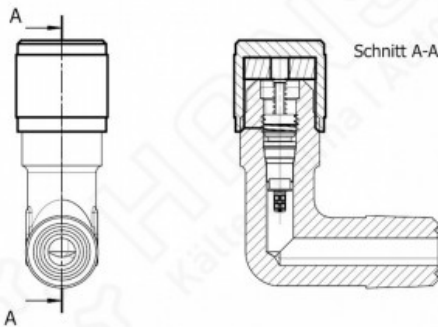

HANSA Elbow piece set 7/16 UNF 1/8"NPT w Precote WK 2632306050

Product short description:

Elbow piece set 7/16 UNF 1/8"NPT and VG fits tube size 6 mm or 1/4" with Precote 30-3-8 coating on 1/8" NPT side
According to DIN 8906
Dimension (LxWxH): xx mm
Weight: 0,024 kg
Part-No.: 2632306050

HANSA 2632306050

Product codes:

Reference: 2632306050
EAN13: 4251692918524

Product description:

Material acc DIN EN12164: CW614N brass Operating pressure rang up to 140bar with mounted cap and suitable copper tube. Without cap operating pressure up to 48 bar. Operating temperature range -40°C to 110°C (shortterm +130°C) Tightening torque of valve insert: 0,4 to 0,8 Nm Approved refrigerants: HFC / PFC / CFC / HC e.g. R1234yf, R1234ze, R290, R32, R410a, R513a, R454B, R454C, R744a (up to the mentioned max. Operating pressure). NO refrigerants containing NH3 (Ammonia).

Product features:

Material design: Brass
Connection: 7/16-20UNF
Connection: 1/8"
Pressure range: 140 bar

Product attributes: