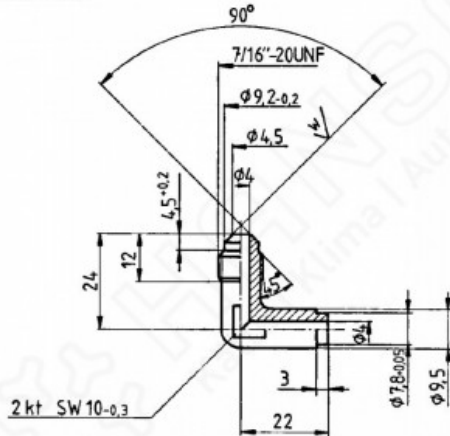

HANSA Elbow brazing stud 10 mm | 7/16"-20UNF_2632605050

HANSA 2632605050

Product short description:

Elbow brazing stud 10 mm | 7/16"20UNF
Following DIN 8906
Operating pressure up to 140 bar
Dimension (LxWxH): 24x24x10 mm
Weight: 0,024 kg
Part-No.: 2632605050

Product codes:

Reference: 2632605050
EAN13: 4251692919996

Product description:

Product features:

Material design: Brass
Connection: 7/16-20UNF
Connection: 10 mm

Product attributes:

HANSA 2632605050