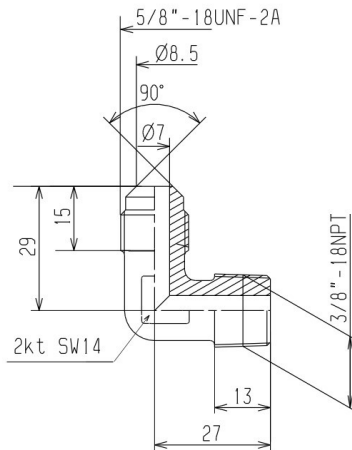

HANSA Elbow connector 5/8"-18UNF to 3/8"-18NPT WK 2635309050

HANSA 2635309050

Product short description:

Elbow connector 5/8"-18UNF to 3/8"-18NPT WK
2635309050 fits tube size 10 mm | 3/8"
According to DIN 8906
Dimension (LxWxH): xx mm
Weight: 0,055 kg
Part-No.: 2635309050

Product codes:

Reference: 2635309050
EAN13: 4251692913796

Product description:

Product features:

Material design: Brass
Connection: 5/8"-18UNF
Connection: 3/8"-18NPT
Pressure range: 140 bar

Product attributes: