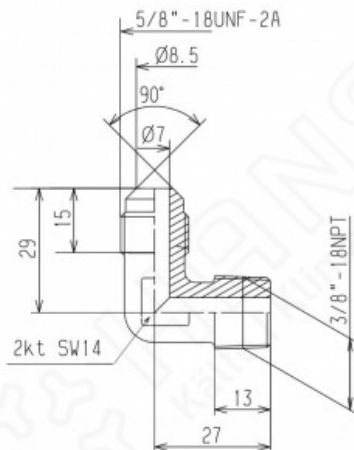

HANSA Elbow connector 5/8"-18UNF to 3/8"-18NPT WK 2635309050

HANSA 2635309050

Product short description:

Elbow connector 5/8"-18UNF to 3/8"-18NPT WK
2635309050 fits tube size 10 mm | 3/8"
According to DIN 8906
Dimension (LxWxH): xx mm
Weight: 0,055 kg
Part-No.: 2635309050

Product codes:

Reference: 2635309050
EAN13: 4251692913796

Product description:

Product features:

Material design: Brass
Connection: 5/8"-18UNF
Connection: 3/8"-18NPT
Pressure range: 140 bar

Product attributes: