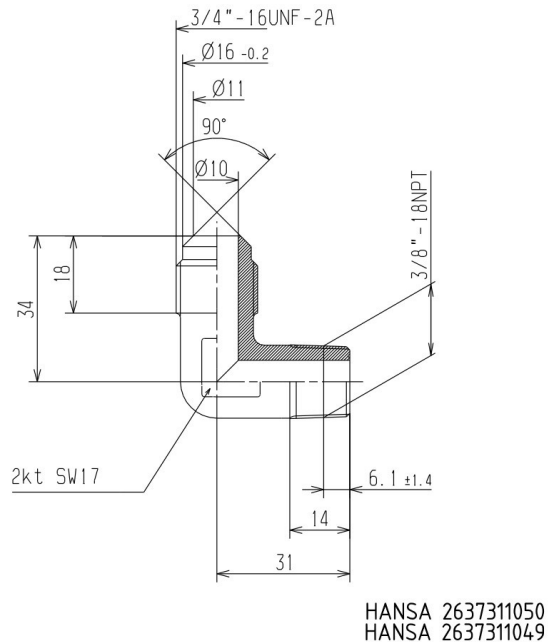

## HANSA Elbow 3/4"-16UNF 3/8"-18NPT WK 2637311050

### Product short description:

Elbow DIN 8906\* 12 mm | 1/2"  
According to DIN 8906  
Dimension (LxWxH): xx mm  
Weight: 0,075 kg  
Part-No.: 2637311050

### Product features:

Connection: 3/4"-16UNF  
Connection: 3/8"-18NPT  
Pressure range: 140 bar