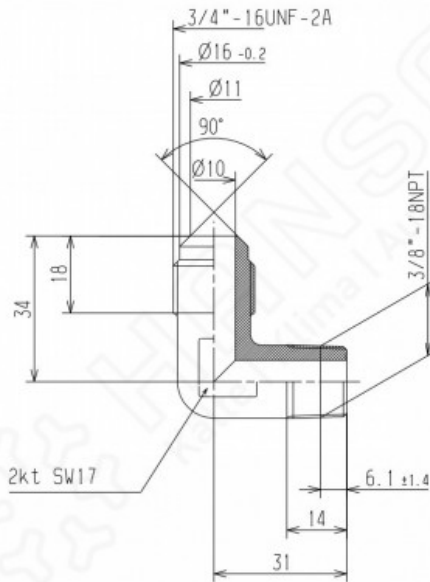

HANSA Elbow 3/4"-16UNF 3/8"-18NPT WK 2637311050

HANSA 2637311050
HANSA 2637311049

Product short description:

Elbow DIN 8906* 12 mm | 1/2"
According to DIN 8906
Dimension (LxWxH): xx mm
Weight: 0,075 kg
Part-No.: 2637311050

Product codes:

Reference: 2637311050
EAN13: 4251692913802

Product description:

Product features:

Connection: 3/4"-16UNF
Connection: 3/8"-18NPT
Pressure range: 140 bar

Product attributes: