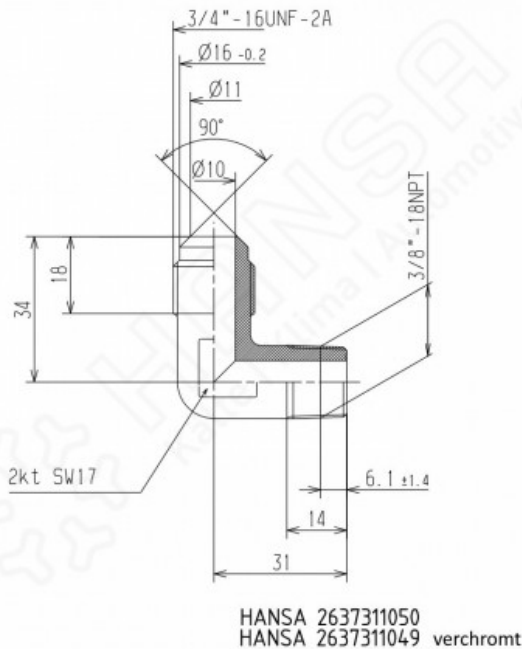

HANSA Elbow 3/4"-16UNF 3/8"-18NPT chrome plated WK 2637311450

Product short description:

Elbow 3/4"-16UNF 3/8"-18NPT fits tube size 12 mm | 1/2" chrome plated
According to DIN 8906
Dimension (LxWxH): xx mm
Weight: 0,075 kg
Part-No.: 2637311450

Product codes:

Reference: 2637311049
EAN13: 4251692919965

Product description:

Product features:

Material design: Brass
Connection: 3/4"-16UNF
Connection: 3/8"-18NPT
Finish: chrome-plated

Product attributes: