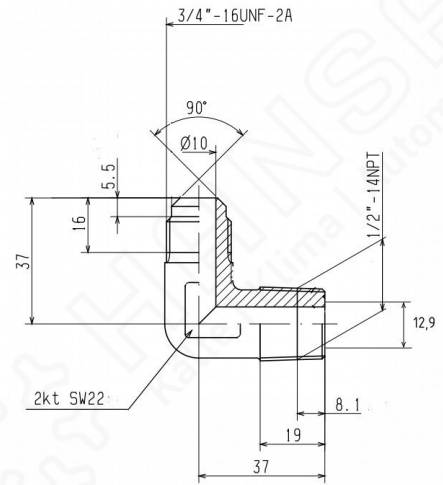

HANSA Elbow 3/4"-16UNF-2A to 1/2"14NPT_2638311050

Product short description:

Elbow 3/4"-16UNF-2A auf 1/2"14NPT for 12 mm
| 1/2" tube
According to DIN 8906
Dimension (LxWxH): xx mm
Weight: 0,136 kg
Part-No.: 2638311050

Product codes:

Reference: 2638311050
EAN13: 4251692913819

Product description:

Product features:

Material design: Brass
Connection type: Flare
Connection type: NPT thread
Connection: 3/4"-16UNF
Connection: 1/2"-14NPT

Product attributes:

HANSA 2638311050