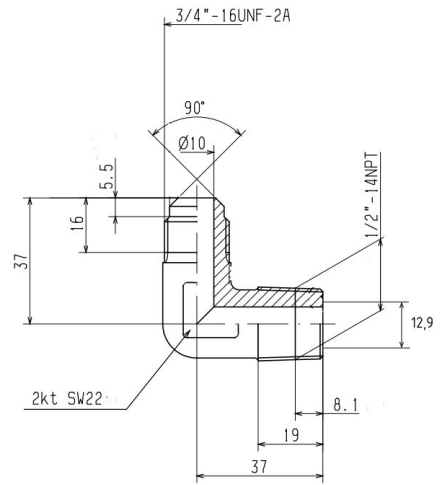

### Product short description:

Elbow 3/4"-16UNF-2A auf 1/2"14NPT for 12 mm  
| 1/2" tube  
According to DIN 8906  
Dimension (LxWxH): xx mm  
Weight: 0,136 kg  
Part-No.: 2638311050

### Product features:

Material design: Brass  
Connection type: Flare  
Connection type: NPT thread  
Connection: 3/4"-16UNF  
Connection: 1/2"-14NPT

### Product attributes:

HANSA 2638311050