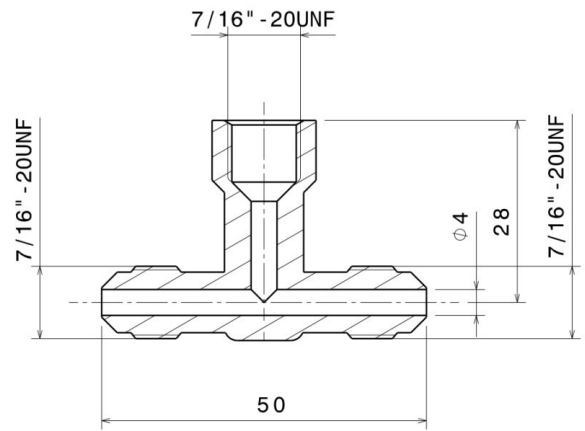

HANSA 2642505050