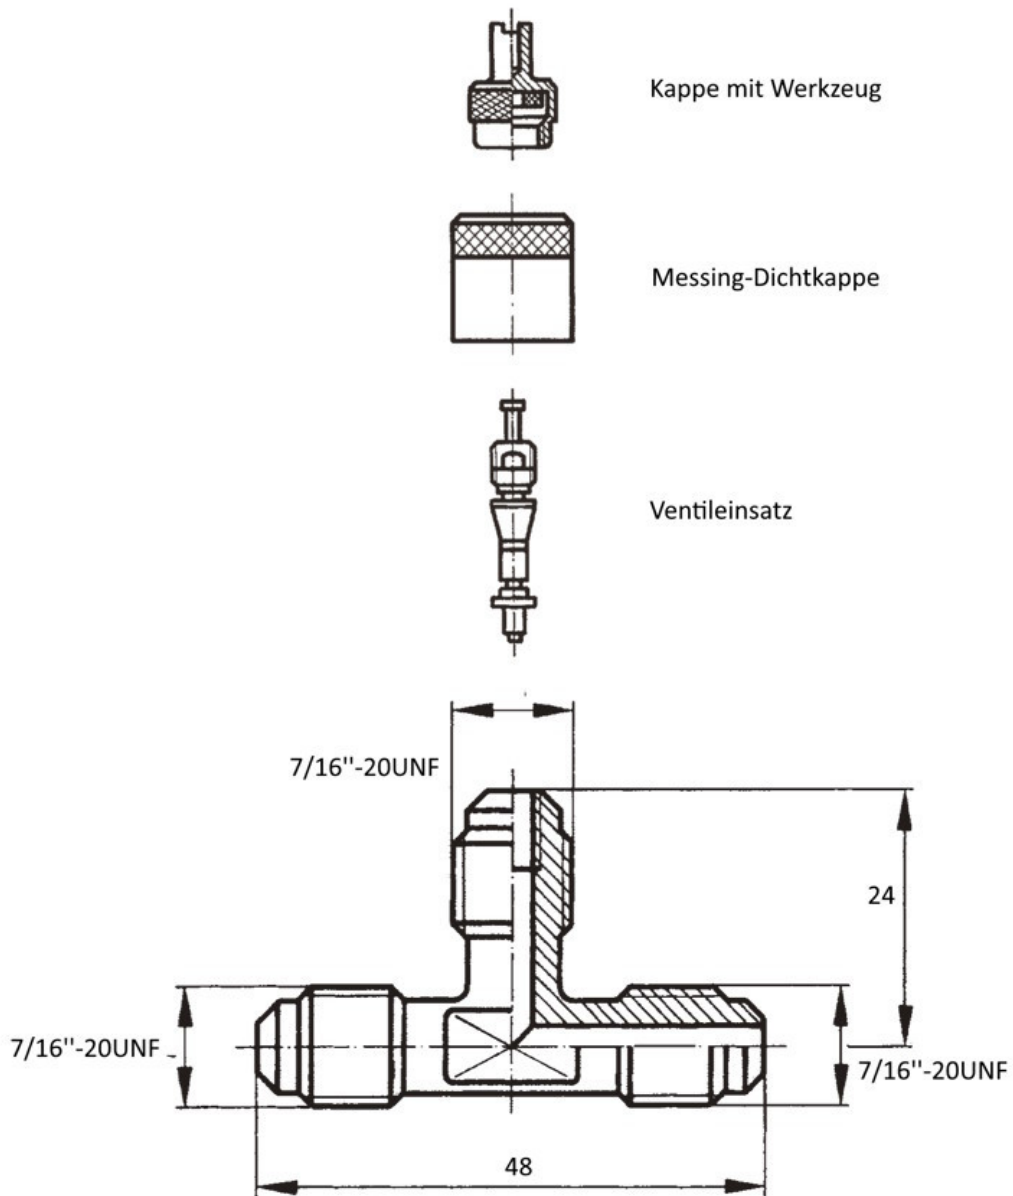

HANSA Tee connector set 7/16" with valve core insert for 6 mm 1/4" TNV 2642805050

HANSA 2642805050

Product short description:

Tee connector set 7/16" with valve core insert and brass cap for tube size 6 mm | 1/4"

Dimension (LxWxH): 48x10x24 mm

Weight: 0,043 kg

Part-No.: 2642805050

Made in Germany

Product codes:

Reference: 2642805050

EAN13: 4251692913918

Product description:

Product features:

Material design: Brass

Connection type: Flare

Connection: 7/16-20UNF

Fits: Ø 6mm

Fits: 1/4"

Product attributes:

HANSA 2642805050