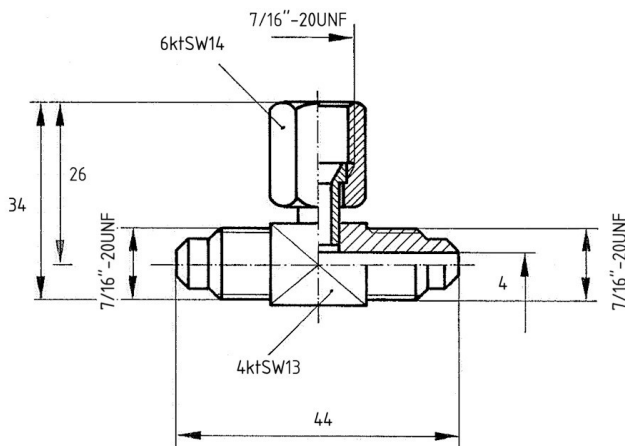

HANSA Tee connector with swiveling nut 7/16"-20UNF TID 2643305050

HANSA 2643305050

Product short description:

Tee connector with swiveling nut 7/16"-20UNF fits tube size 6 mm or 1/4"
According to DIN 8906
Dimension (LxWxH): 44x36x13 mm
Weight: 0,052 kg
Part-No.: 2643305050

Made in Germany

Product codes:

Reference: 2643305050
EAN13: 4251692913925

Product description:

Product features:

Material design: Brass
Connection: 7/16-20UNF
Pressure range: 130 bar
Fits: Ø 6mm
Fits: 1/4"

Product attributes: