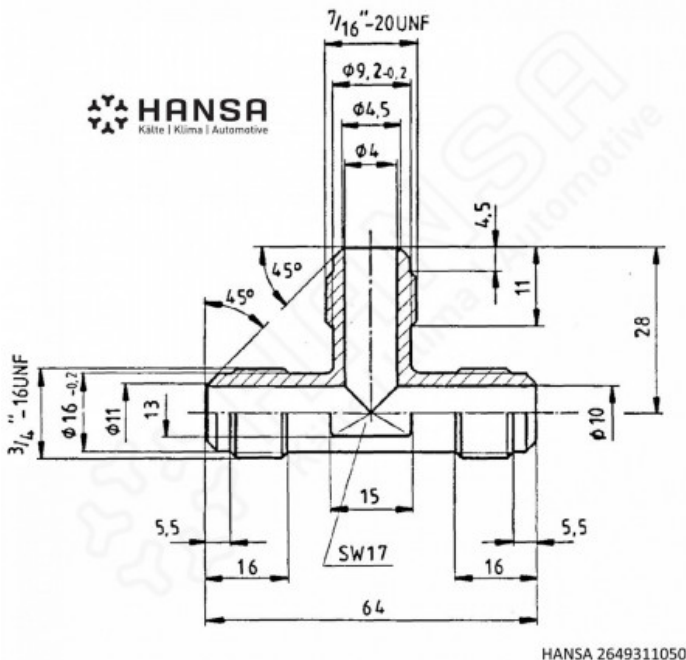

HANSA Tee connector 12/6mm | 3/4"-16UNF | 7/16"-20UNF_2649311050

Product short description:

Tee connector 12/6mm | 3/4"-16UNF |
7/16"-20UNF

Dimension (LxWxH): xx mm

Weight: 0,086 kg

Part-No.: 2649311050

Made in Germany

Product codes:

Reference: 2649311050

EAN13: 4251692917725

Product description:

Product features:

Material design: Brass

Connection type: Flare

Connection: 7/16"-20UNF

Connection: 3/4"-16UNF

Product attributes: