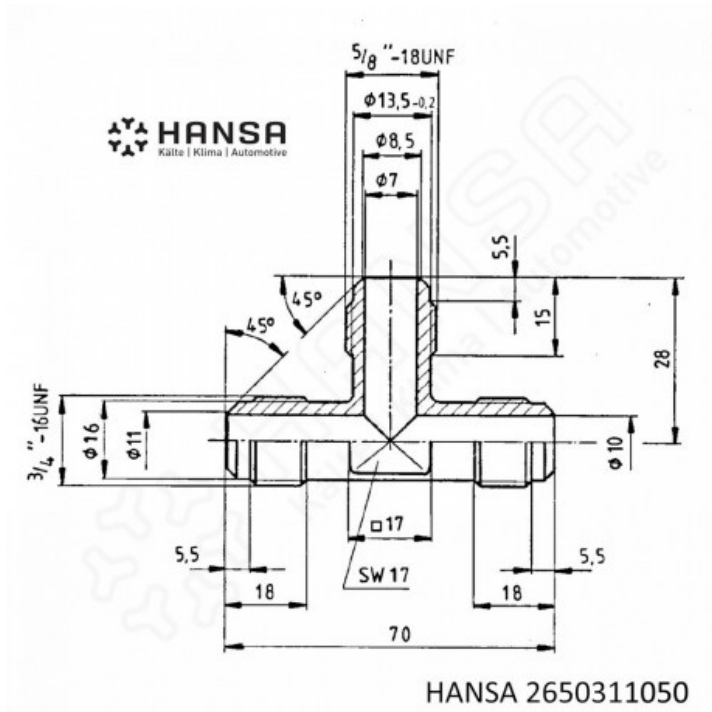

HANSA Tee connector 12/10mm | 3/4"-16UNF | 5/8"-20UNF_2650311050

Product short description:

Tee connector 12/10mm | 3/4"-16UNF |
5/8"-20UNF

Dimension (LxWxH): xx mm

Weight: 0,112 kg

Part-No.: 2650311050

Made in Germany

Product codes:

Reference: 2650311050

EAN13: 4251692917732

Product description:

Product features:

Material design: Brass

Connection type: Flare

Connection: 5/8"-18UNF

Connection: 3/4"-16UNF

Product attributes: