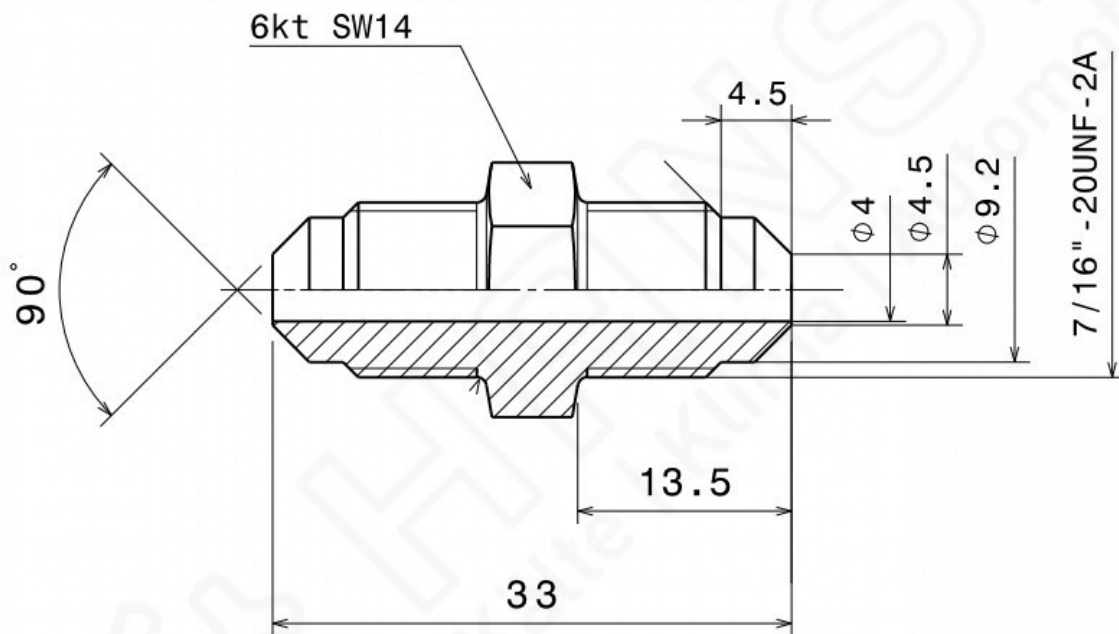

HANSA Connection nipple 7/16-20UNF VN 2700305050

Product short description:

Connection nipple 7/16-20UNF fits ube size 6 mm / 1/4"

according to DIN 8906

Dimension (LxWxH): 33x14x15 mm

Weight: 0,022 kg

Part-No.: 2700305050

Made in Germany

HANSA 2700305050

Product codes:

Reference: 2700305050

EAN13: 4251692913994

Product description:

Product features:

Material design: Brass

Connection type: Flare

Connection: 7/16-20UNF

Pressure range: 140 bar

Fits: Ø 6mm

Fits: 1/4"

Product attributes:

HANSA 2700305050