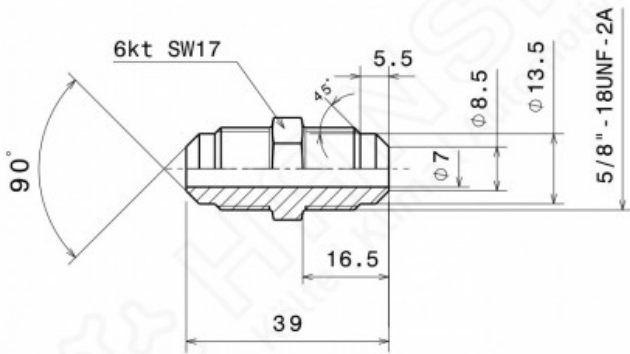

## HANSA Connection nipple 5/8"-18UNF VN 2700309050

HANSA 2700309050

### Product short description:

Connection nipple DIN 8906\* 10 mm | 3/8"  
According to DIN 8906  
Dimension (LxWxH): 39x17x18 mm  
Weight: 0,045 kg  
Part-No.: 2700309050

Made in Germany

### Product features:

Material design: Brass  
Connection type: Flare  
Connection: 5/8"-18UNF  
Pressure range: 140 bar  
Fits: Ø 10mm  
Fits: 3/8"