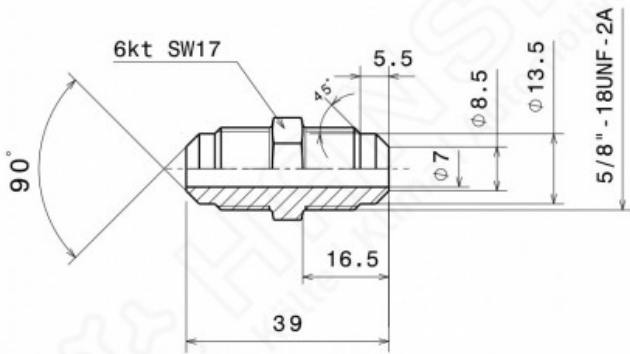

HANSA Connection nipple 5/8"-18UNF VN 2700309050

HANSA 2700309050

Product short description:

Connection nipple DIN 8906* 10 mm | 3/8"
According to DIN 8906
Dimension (LxWxH): 39x17x18 mm
Weight: 0,045 kg
Part-No.: 2700309050

Made in Germany

Product codes:

Reference: 2700309050
EAN13: 4251692914021

Product description:

Product features:

Material design: Brass
Connection type: Flare
Connection: 5/8"-18UNF
Pressure range: 140 bar
Fits: Ø 10mm
Fits: 3/8"