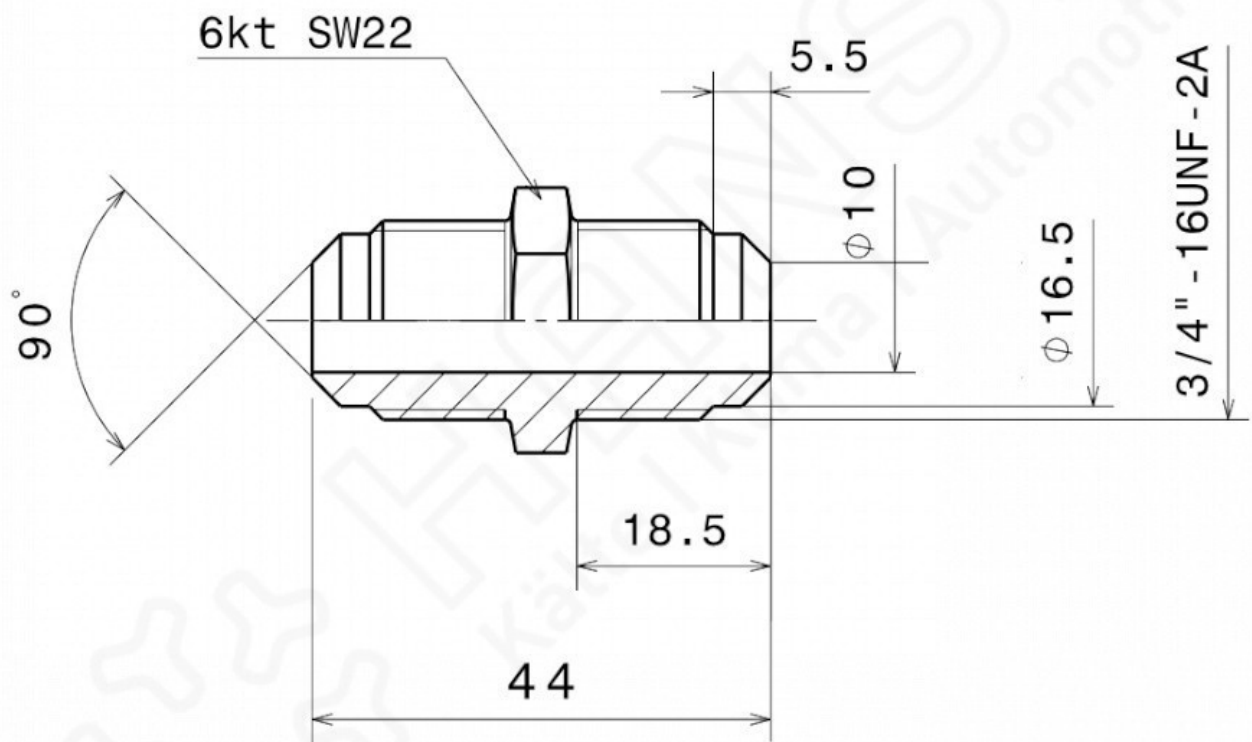

HANSA Connection nipple 3/4"-16UNF VN 2700311050

HANSA 2700311050

Product short description:

Connection nipple 3/4"-16UNF fits tube size 12mm / 1/2"

According to DIN 8906

Dimension (LxWxH): 44x22x23 mm

Weight: 0,067 kg

Part-No.: 2700311050

Made in Germany

Product codes:

Reference: 2700311050

EAN13: 4251692914038

Product description:

Product features:

Material design: Brass

Connection type: Flare

Connection: 3/4"-16UNF

Pressure range: 140 bar

Fits: Ø 12mm

Fits: 1/2"

Product attributes:

HANSA 2700311050