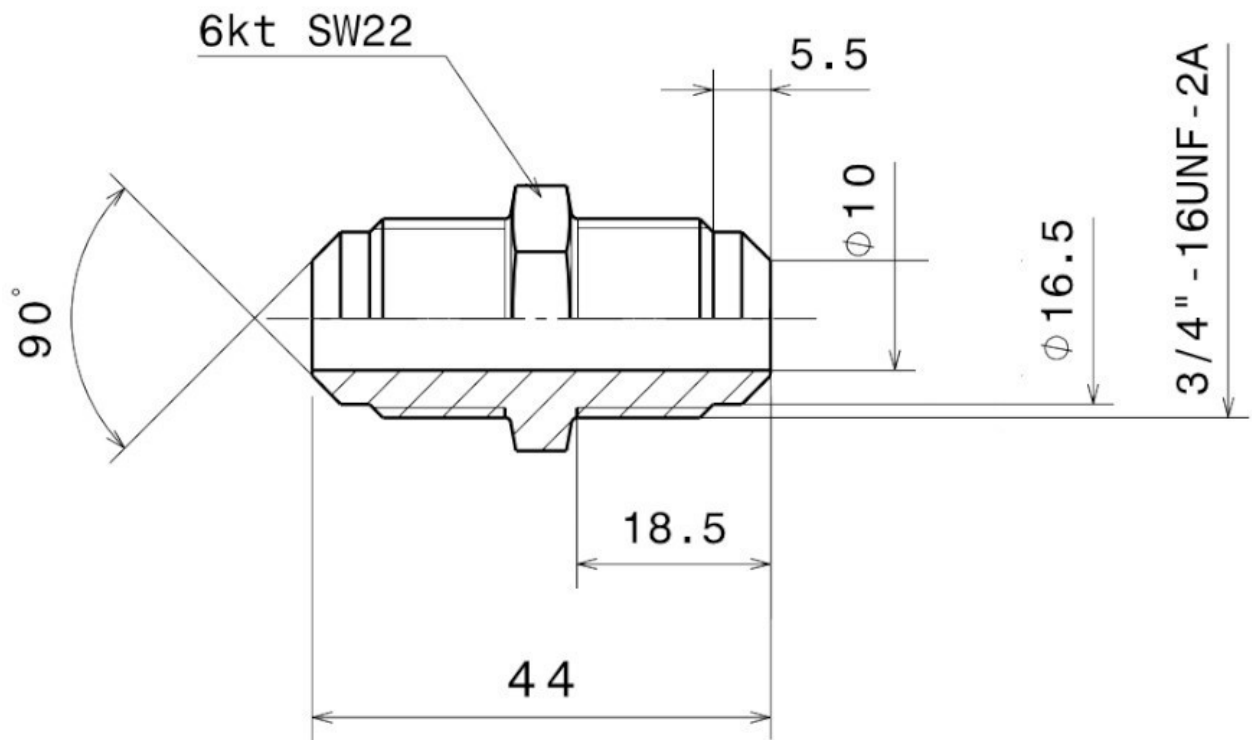

### Product short description:

Connection nipple 3/4"-16UNF fits tube size 12mm / 1/2"

According to DIN 8906

Dimension (LxWxH): 44x22x23 mm

Weight: 0,067 kg

Part-No.: 2700311050

Made in Germany

#### Product features:

Material design: Brass

Connection type: Flare

Connection: 3/4"-16UNF

Pressure range: 140 bar

Fits: Ø 12mm

Fits: 1/2"

### Product attributes:

HANSA 2700311050