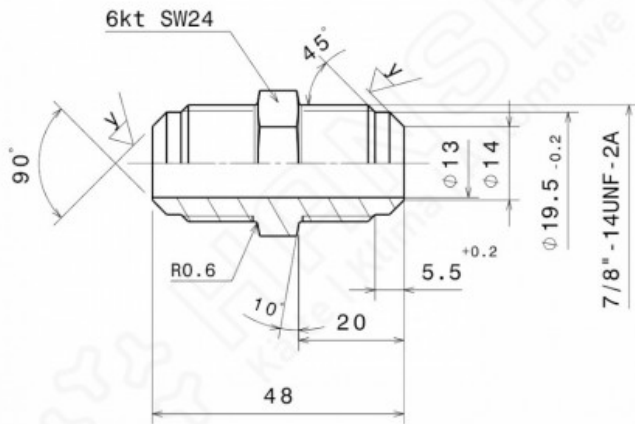

## HANSA Connection nipple 7/8"-14UNF VN 2700316050

HANSA 2700316050

### Product short description:

Connection nipple 7/8"-14UNF fits tube size 15/16 mm | 5/8"

According to DIN 8906

Dimension (LxWxH): 48x24x25 mm

Weight: 0,09 kg

Part-No.: 2700316050

Made in Germany

#### Product features:

Material design: Brass

Connection type: Flare

Connection: 7/8"-14UNF

Pressure range: 140 bar

Fits: Ø 15/16mm

Fits: 5/8"