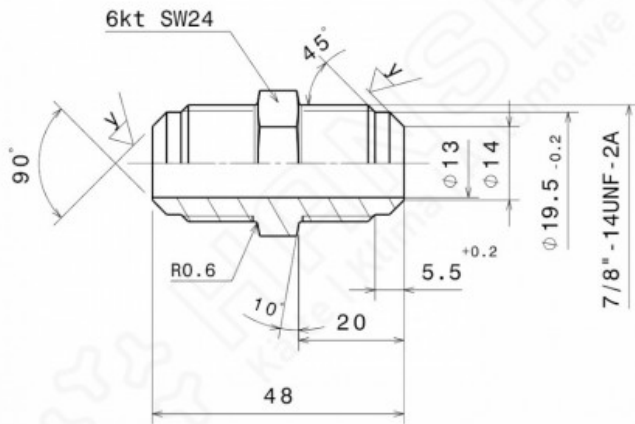

HANSA Connection nipple 7/8"-14UNF VN 2700316050

HANSA 2700316050

Product short description:

Connection nipple 7/8"-14UNF fits tube size 15/16 mm | 5/8"

According to DIN 8906

Dimension (LxWxH): 48x24x25 mm

Weight: 0,09 kg

Part-No.: 2700316050

Made in Germany

Product codes:

Reference: 2700316050

EAN13: 4251692914045

Product description:

Product features:

Material design: Brass

Connection type: Flare

Connection: 7/8"-14UNF

Pressure range: 140 bar

Fits: Ø 15/16mm

Fits: 5/8"

Product attributes: