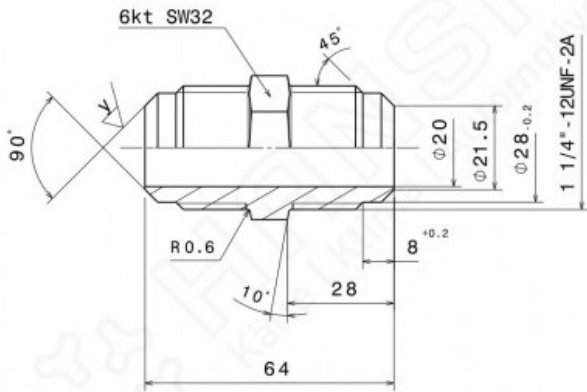

HANSA Connection nipple 1 1/4"-12UNF VN 2700327050

HANSA 2700327050

Product short description:

Connection nipple 1 1/4"-12UNF fits tube size 22 / 7/8"

According to DIN 8906

Dimension (LxWxH): 64x32x33 mm

Weight: 0,21 kg

Part-No.: 2700327050

Product codes:

Reference: 2700327050

EAN13: 4251692914083

Product description:

Product features:

Material design: Brass

Connection type: Flare

Connection: 1 1/4"-12UNF

Pressure range: 140 bar

Fits: 7/8"

Fits: Ø 22mm

Product attributes: