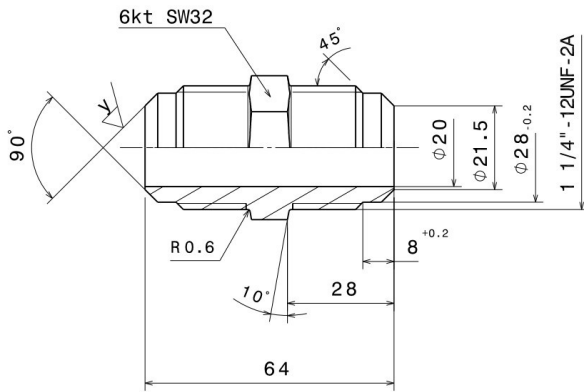

HANSA Connection nipple 1 1/4"-12UNF VN 2700327050

Product short description:

Connection nipple 1 1/4"-12UNF fits tube size 22 / 7/8"

According to DIN 8906

Dimension (LxWxH): 64x32x33 mm

Weight: 0,21 kg

Part-No.: 2700327050

HANSA 2700327050

Product codes:

Reference: 2700327050

EAN13: 4251692914083

Product description:

Product features:

Material design: Brass

Connection type: Flare

Connection: 1 1/4"-12UNF

Pressure range: 140 bar

Fits: 7/8"

Fits: Ø 22mm

Product attributes: