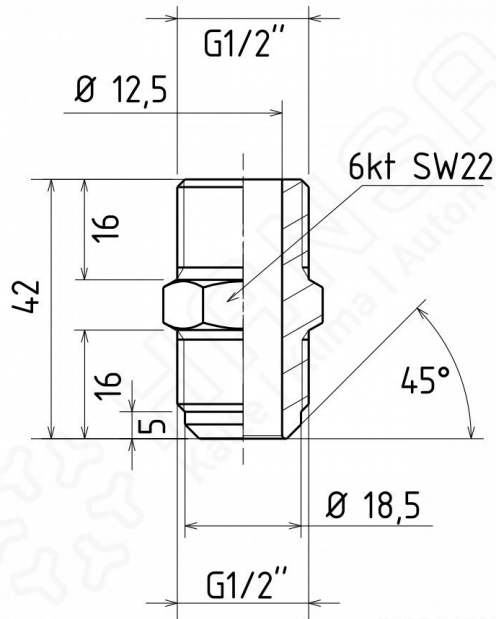

HANSA Connection nipple G1/2" | G1/2" 42mm_2700509050

Product short description:

Connection nipple G1/2" | G1/2" 42mm

fits HANSA safety valve type KSV ÜSV to HANSA changover valve

Dimension (LxWxH): xx mm

Weight: 0,068 kg

Part-No.: 2700509050

Made in Germany

Product codes:

Reference: 2700509050

EAN13: 4251692914113

Product description:

Product features:

Material design: Brass

Product attributes:

HANSA
2700509050
42mm

HANSA 2700514050
62 mm