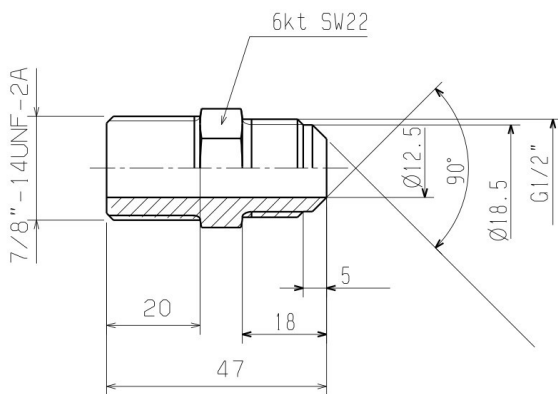

## HANSA Connection nipple for KSV/ÜSV G 1/2 | 7/8"-14UNF\_2700511050

### Product short description:

Connection nipple for KSV/ÜSV G 1/2 |  
7/8"-14UNF  
Operating pressure up to 140bar  
Dimension (LxWxH): xx mm  
Weight: 0,08 kg  
Part-No.: 2700511050

Made in Germany

HANSA 270051105

### Product features:

Material design: Brass  
Connection: G1/2"  
Connection: 7/8"-14UNF  
Pressure range: 140 bar