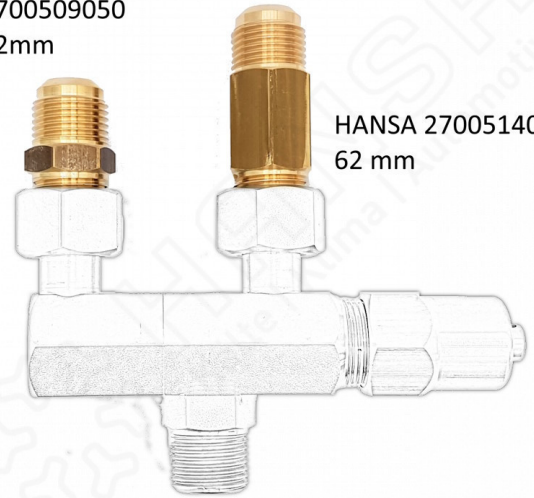

HANSA Connection nipple for KSV/ÜSV G 1/2" | 1/2" 62mm_2700514050

Product short description:

Connection nipple for KSV/ÜSV G 1/2" | 1/2"
62mm

Dimension (LxWxH): xx mm

Weight: 0,07 kg

Part-No.: 2700514050

Made in Germany

Product codes:

Reference: 2700514050

EAN13: 4251692914168

Product description:

Product features:

Material design: Brass

Connection: G1/2"

Product attributes:

HANSA 2700514050

HANSA
2700509050
42mm

HANSA 2700514050
62 mm

2 HANSA ÜSV Sicherheitsventile
auf eine Wechselventil
mit verlängertem
Anschlussnippel
2700514050