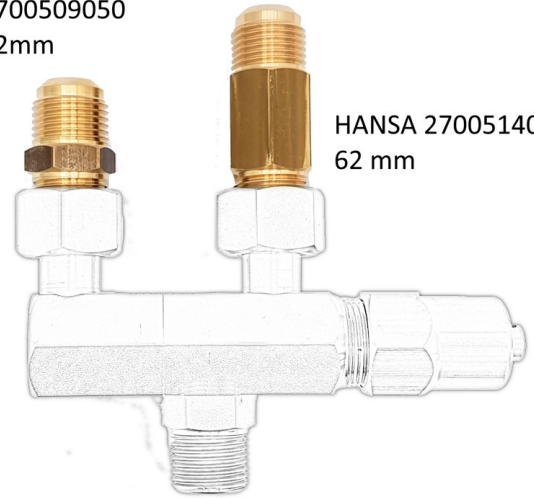

HANSA Connection nipple for KSV/ÜSV G 1/2" | 1/2" 62mm_2700514050

Product short description:

Connection nipple for KSV/ÜSV G 1/2" | 1/2"
62mm

Dimension (LxWxH): xx mm

Weight: 0,07 kg

Part-No.: 2700514050

Made in Germany

Product codes:

Reference: 2700514050

EAN13: 4251692914168

Product description:

Product features:

Material design: Brass

Connection: G1/2"

Product attributes:

HANSA 2700514050

HANSA
2700509050
42mm

HANSA 2700514050
62 mm

2 HANSA ÜSV Sicherheitsventile
auf eine Wechselventil
mit verlängertem
Anschlussnippel
2700514050