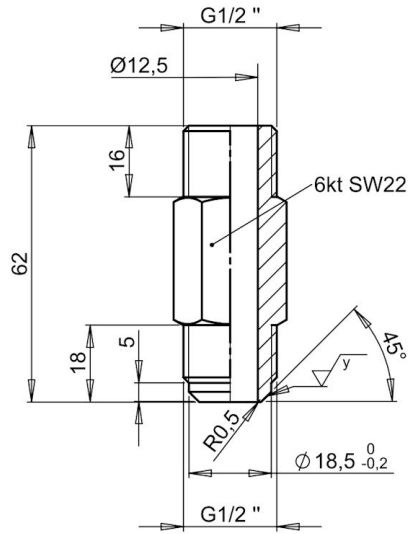

HANSA Connection nipple for KSV/ÜSV G 1/2" | 1/2" 62mm_2700514050

Product short description:

Connection nipple for KSV/ÜSV G 1/2" | 1/2"
62mm

Dimension (LxWxH): xx mm

Weight: 0,07 kg

Part-No.: 2700514050

Made in Germany

Product codes:

Reference: 2700514050

EAN13: 4251692914168

Product description:

Product features:

Material design: Brass

Connection: G1/2"

Product attributes:

HANSA 2700514050

HANSA
2700509050
42mm

HANSA 2700514050
62 mm

2 HANSA ÜSV Sicherheitsventile
auf eine Wechselventil
mit verlängertem
Anschlussnippel
2700514050