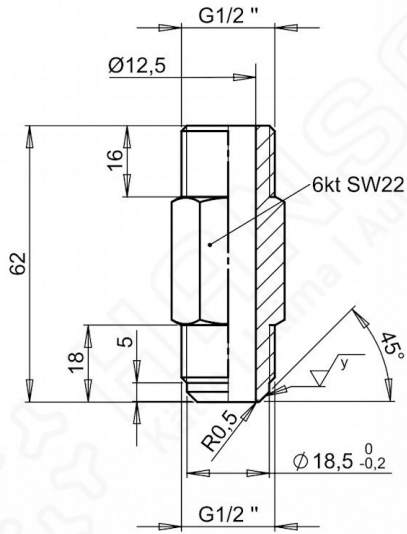

HANSA Connection nipple for KSV/ÜSV G 1/2" | 1/2" 62mm_2700514050

Product short description:

Connection nipple for KSV/ÜSV G 1/2" | 1/2"
62mm

Dimension (LxWxH): xx mm

Weight: 0,07 kg

Part-No.: 2700514050

Made in Germany

Product codes:

Reference: 2700514050

EAN13: 4251692914168

Product description:

Product features:

Material design: Brass

Connection: G1/2"

Product attributes:

HANSA 2700514050

HANSA
2700509050
42mm

HANSA 2700514050
62 mm

2 HANSA ÜSV Sicherheitsventile
auf eine Wechselventil
mit verlängertem
Anschlussnippel
2700514050