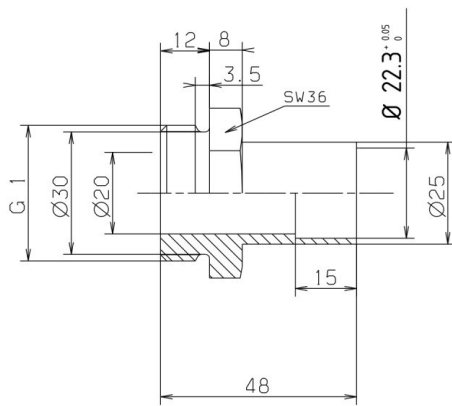

HANSA 2700516050