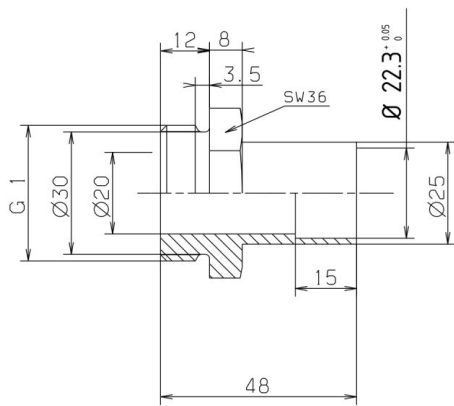

HANSA 2700516050