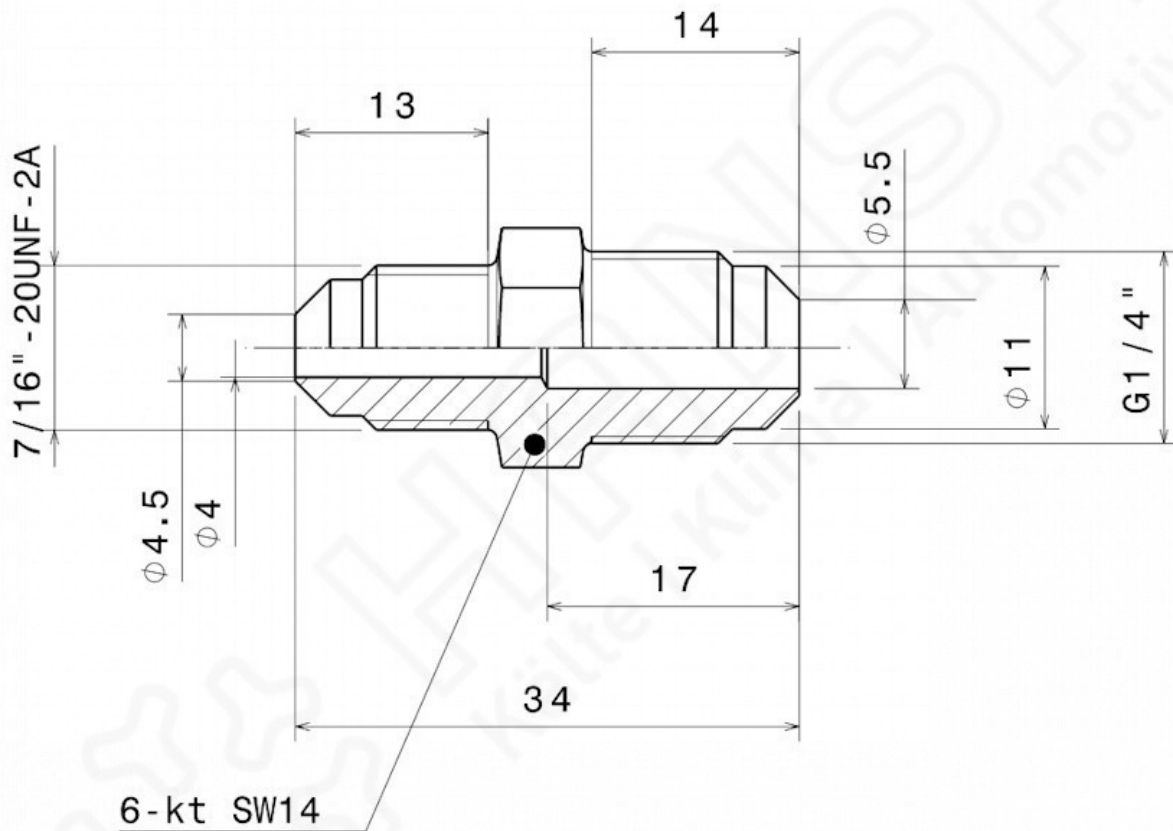

HANSA Connection nipple G1/4" 7/16"-20UNF 2701304050

Product short description:

Connection nipple G1/4" 7/16"-20UNF fits 6 mm 1/4" tube size

According to DIN 8906

Dimension (LxWxH): xx mm

Weight: 0,026 kg

Part-No.: 2701304050

Made in Germany

Product codes:

Reference: 2701304050

EAN13: 4251692914212

Product description:

Product features:

Material design: Brass

Connection type: Flare

Connection: 7/16-20UNF

Connection: G1/4"

Pressure range: 140 bar

Product attributes:

HANSA 2701304050