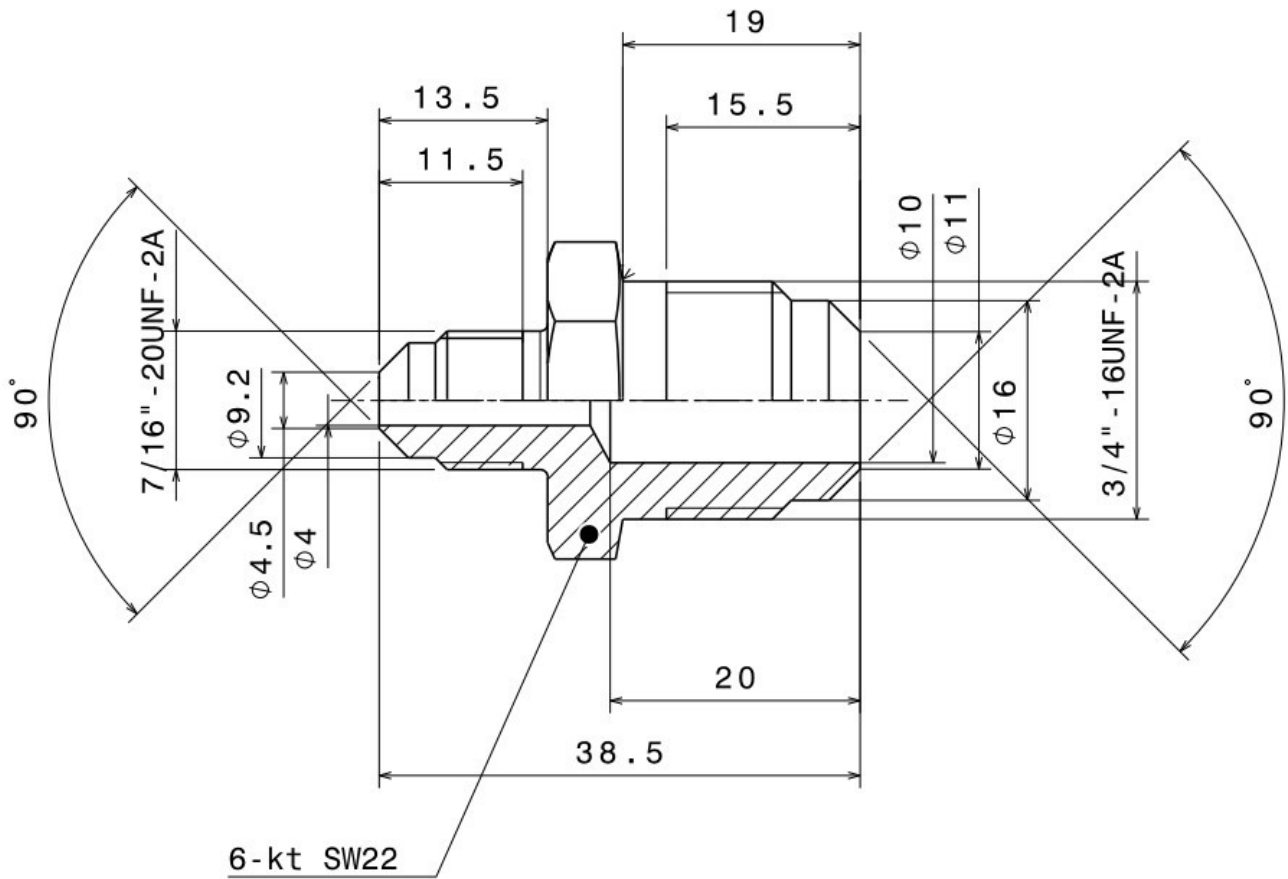

HANSA Connection nipple 7/16"-20UNF 3/8"-16UNF VR 2702311050

Product short description:

Connection nipple 7/16"-20UNF 3/8"-16UNF fits
tube size 12 mm
According to DIN 8906
Dimension (LxWxH): 39x22x23 mm
Weight: 0,05 kg
Part-No.: 2702311050

Made in Germany

Product codes:

Reference: 2702311050
EAN13: 4251692914236

Product description:

Product features:

Material design: Brass
Connection type: Flare
Connection: 7/16-20UNF
Connection: 3/4"-16UNF
Width across flats AF: 22
Pressure range: 140 bar
Fits: Ø 12mm

Product attributes:

HANSA 2702311050