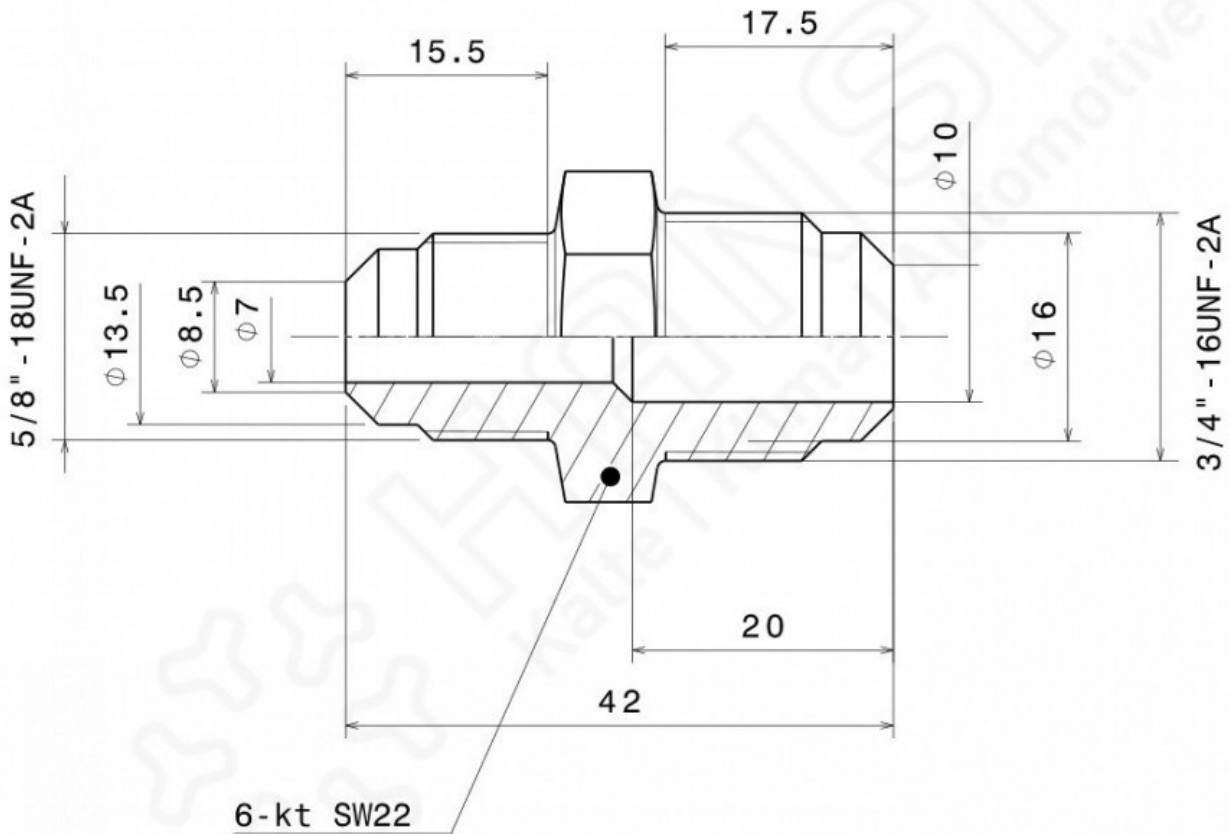

HANSA Connection nipple 5/8"-18UNF 3/4"-16UNF 2703311050

Product short description:

Connection nipple 5/8"-18UNF 3/4"-16UNF fits
12 mm tube
According to DIN 8906
Dimension (LxWxH): xx mm
Weight: 0,062 kg
Part-No.: 2703311050

Made in Germany

Product codes:

Reference: 2703311050
EAN13: 4251692914243

Product description:

Product features:

Material design: Brass
Connection: 5/8"-18UNF
Connection: 3/4"-16UNF

Product attributes:

HANSA 2703311050