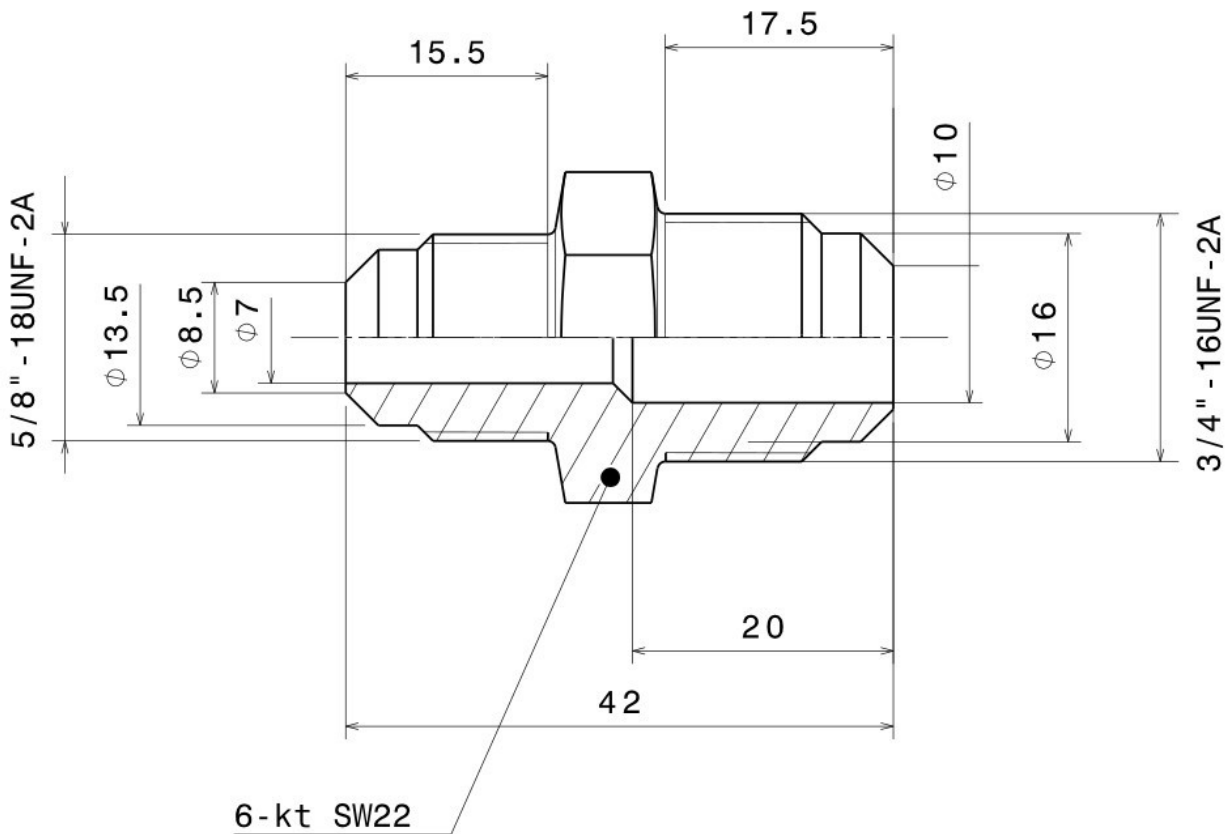

## HANSA Connection nipple 5/8"-18UNF 3/4"-16UNF 2703311050

### Product short description:

Connection nipple 5/8"-18UNF 3/4"-16UNF fits  
12 mm tube  
According to DIN 8906  
Dimension (LxWxH): xx mm  
Weight: 0,062 kg  
Part-No.: 2703311050

Made in Germany

### Product features:

Material design: Brass  
Connection: 5/8"-18UNF  
Connection: 3/4"-16UNF

### Product attributes:

HANSA 2703311050