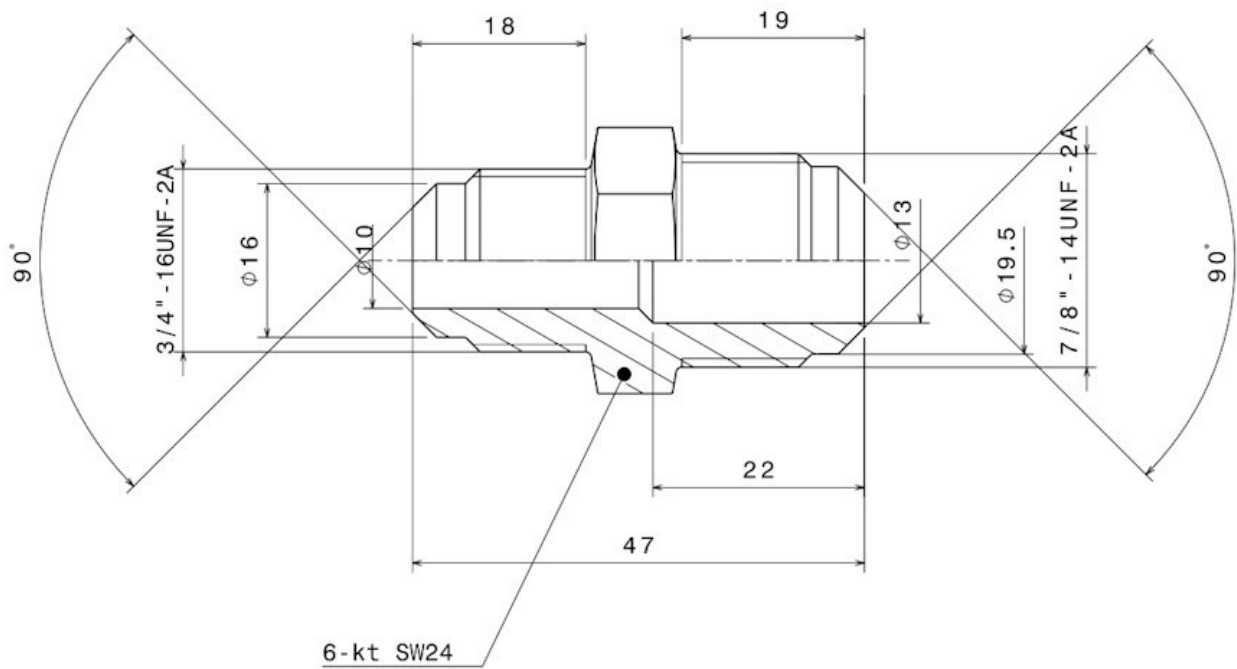

HANSA 2706316050