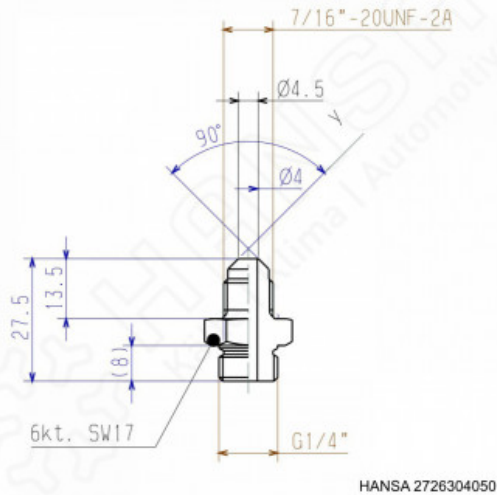

## HANSA Manometer connection nipple 6 mm | G1/4" 7/16" UNF\_2726304050

### Product short description:

Manometer connection nipple 6 mm | G1/4"  
7/16" UNF

Dimension (LxWxH): xx mm

Weight: 0,025 kg

Part-No.: 2726304050

Made in Germany