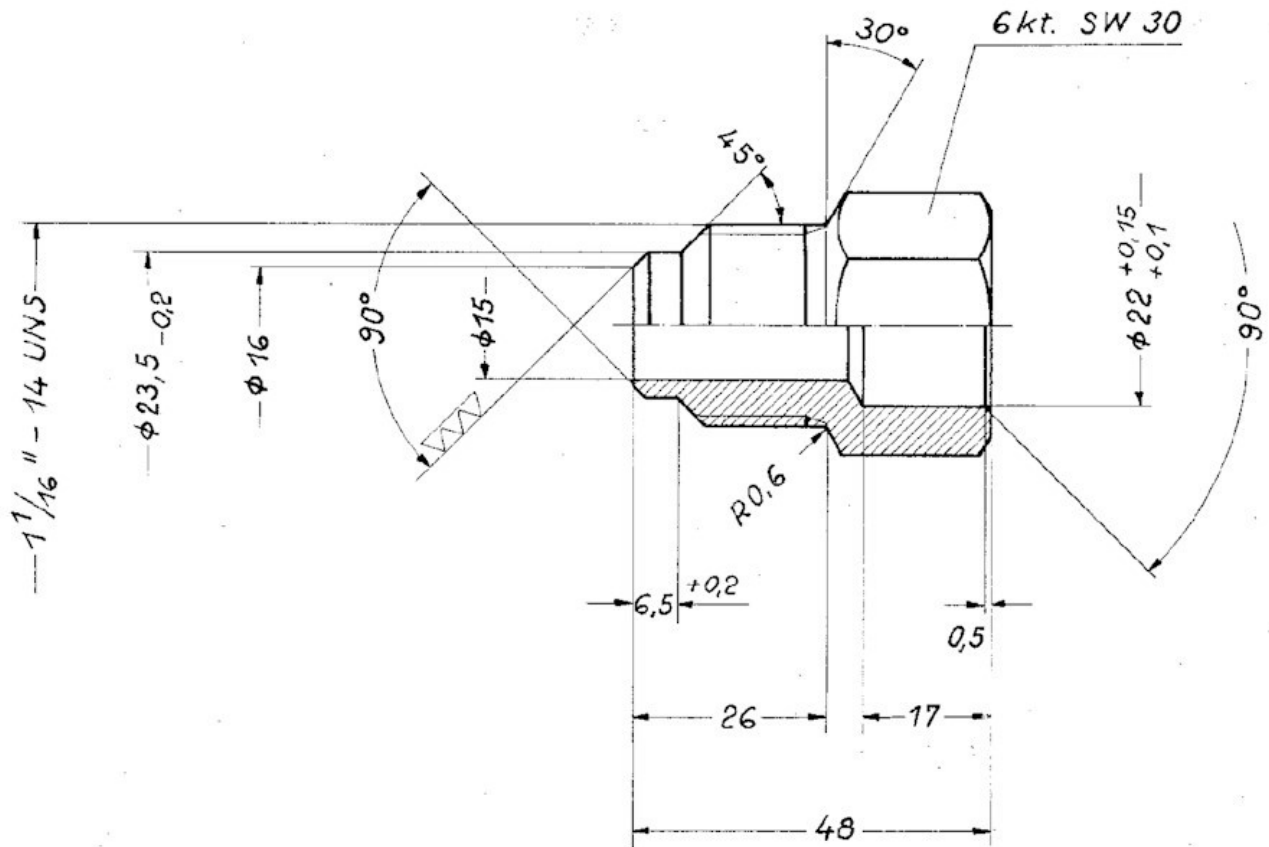

HANSA Solder socket 1 1/16"-14UNS 22 mm | LSV 2735320050

HANSA 2735320050

Product short description:

Solder socket 1 1/16"-14UNS 22 mm fits tube size 22mm

According to DIN 8906

Dimension (LxWxH): xx mm

Weight: 0,145 kg

Part-No.: 2735320050

Made in Germany

Product codes:

Reference: 2735320050

EAN13: 4251692914700

Product description:

Product features:

Material design: Brass

Connection type: Flare

Connection type: Solder ODF

Connection: 22 mm

Connection: 1 1/16-14UNS

Width across flats AF:

Product attributes:

HANSA 2735320050