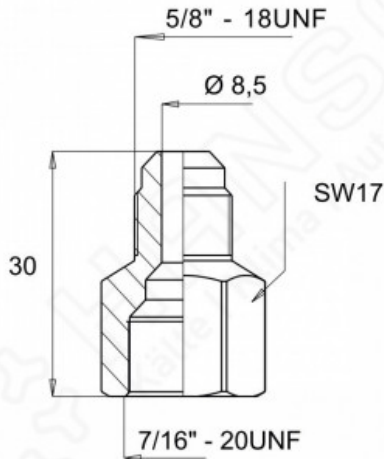

HANSA Screw-on adapter 7/16"-20UNF 5/8"-18UNF AS 2742309050

HANSA 2742309050

Product short description:

Screw-on adapter 7/16"-20UNF 5/8"-18UNF fits
tube size 10 mm | 3/8"
Brass CW614N / CW617N
According to DIN 8906
Dimension (LxWxH): xx mm
Weight: 0,042 kg
Part-No.: 2742309050

Made in Germany

Product codes:

Reference: 2742309050
EAN13: 4251692914731

Product description:

Product features:

Material design: Brass
Connection: 7/16-20UNF
Connection: 5/8"-18UNF
Fits: Ø 10mm
Fits: 3/8"