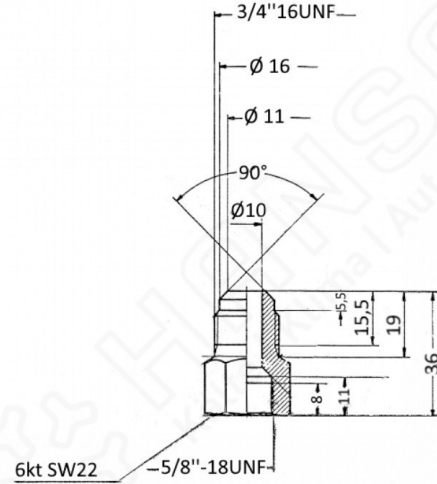

HANSA 2745311050