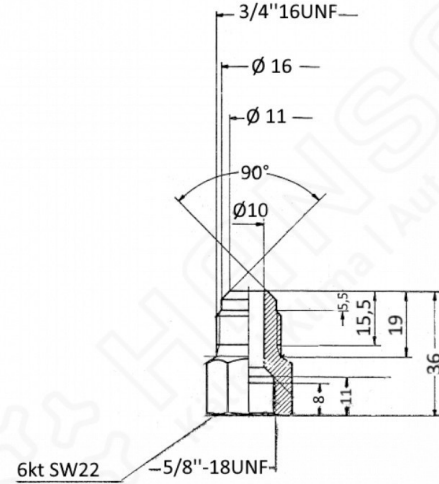

HANSA Screw-on adapter 5/8"-18UNF 3/4"-16UNF AS 2745311050

HANSA 2745311050

Product short description:

Screw-on adapter 5/8"-18UNF 3/4"-16UNF for
tube size 12 mm | 1/2"
According to DIN 8906
Dimension (LxWxH): 36x22x24 mm
Weight: 0,063 kg
Part-No.: 2745311050

Made in Germany

Product codes:

Reference: 2745311050
EAN13: 4251692914762

Product description:

Product features:

Material design: Brass
Connection type: Flare
Connection type: UNF thread
Connection: 5/8"-18UNF
Connection: 3/4"-16UNF
Width across flats AF: 22
Pressure range: 140 bar

Product attributes:

HANSA 2745311050

HANSA 2745311050